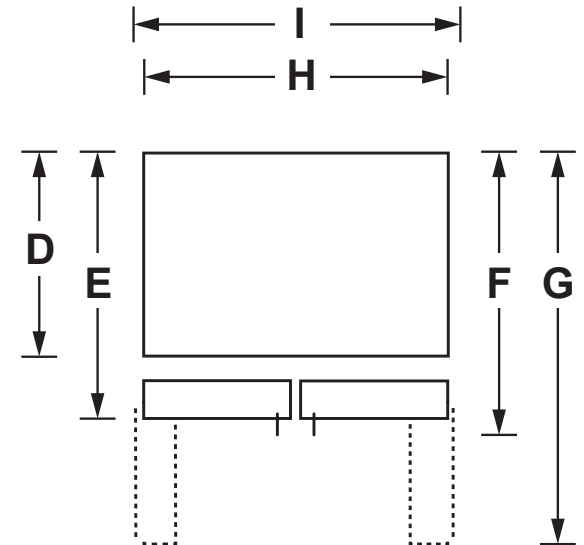

GFE26JEM/JMM/JGM/JYM

GE® ENERGY STAR® 25.6 Cu. Ft. French-Door Refrigerator

DIMENSIONS AND INSTALLATION INFORMATION (IN INCHES)

OVERALL DIMENSIONS	Height to top of door - crown or flat (in.) A	69-7/8
	Height to top of hinge (in.) B	69-3/4
	Height to top of case (in.) C	68-5/8
	Case depth without door (in.) D	29
	Case depth less door handle (in.) E	33-3/8
	Case depth with door handle (in.) F	35-7/8
	Depth with fresh food door open 90° (in.) G	48-3/8
	Width (in.) H	35-3/4
	Width with door open 90° inc. door handle (in.) I	43-3/4
AIR CLEARANCES	Each side (in.)	1/8
	Top (in.)	1
	Back (in.)	2