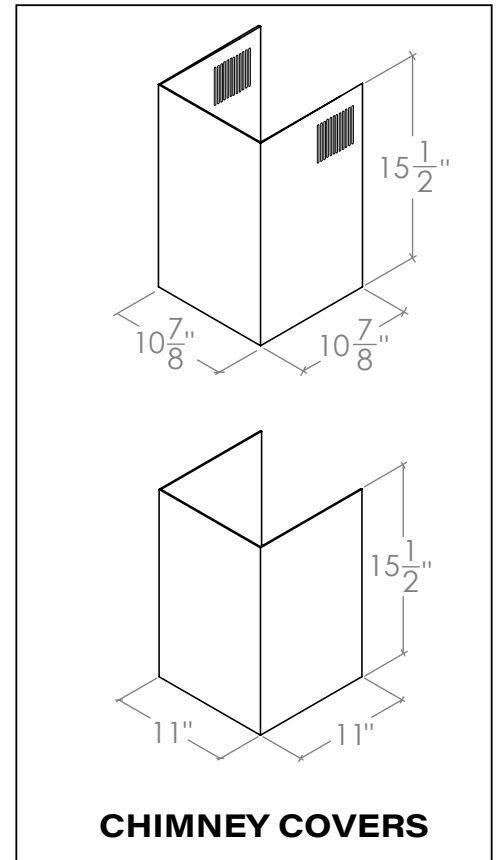

WM-600SS-30

TOP

FRONT

SIDE

CHIMNEY COVERS

All measurements are in inches

WM-600SS-36

TOP

FRONT

SIDE

CHIMNEY COVERS

All measurements are in inches