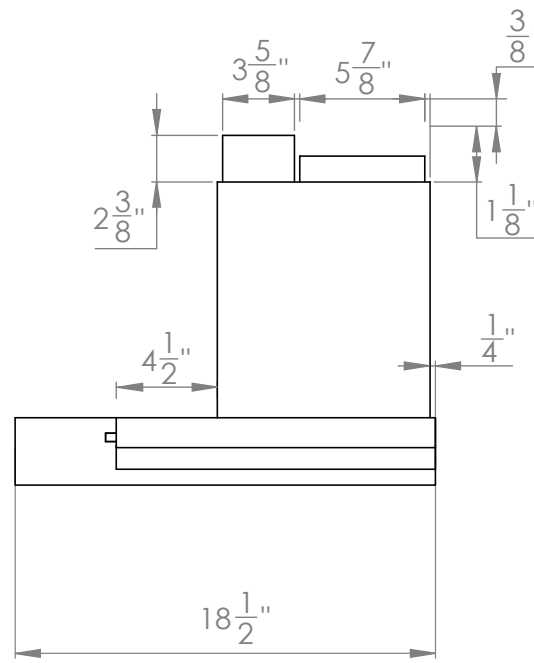

WM-600SS-30

TOP

FRONT

SIDE

CHIMNEY COVERS

All measurements are in inches

WM-600SS-36

TOP

FRONT

SIDE

CHIMNEY COVERS

All measurements are in inches