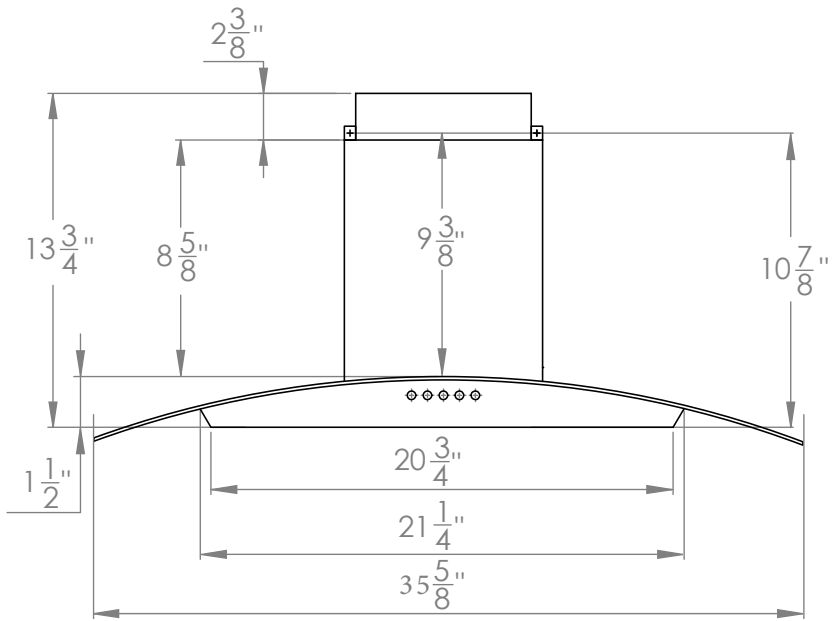

WM-600SS-30

TOP

FRONT

SIDE

CHIMNEY COVERS

All measurements are in inches

WM-600SS-36

TOP

FRONT

SIDE

CHIMNEY COVERS

All measurements are in inches