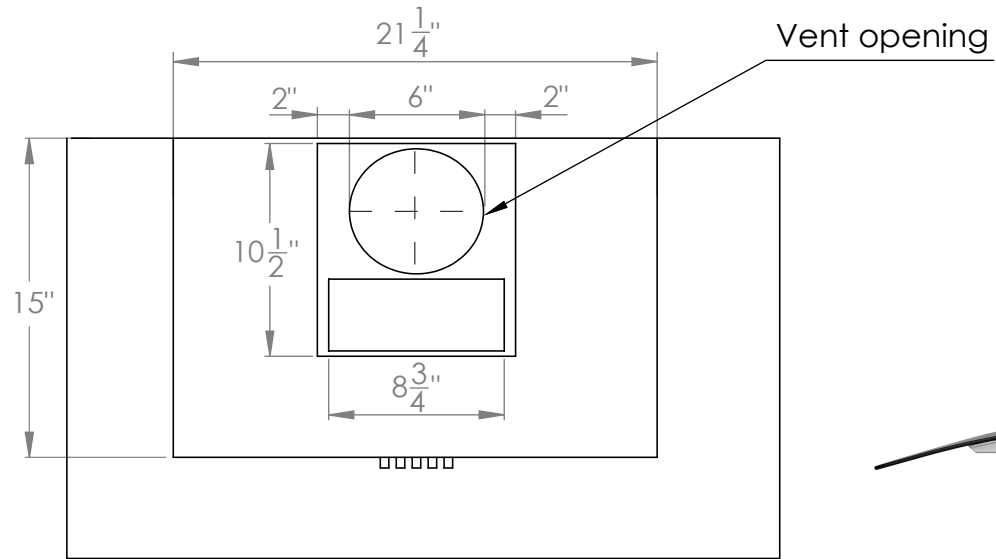

WM-600SS-30

TOP

FRONT

SIDE

CHIMNEY COVERS

All measurements are in inches

WM-600SS-36

TOP

FRONT

SIDE

CHIMNEY COVERS

All measurements are in inches