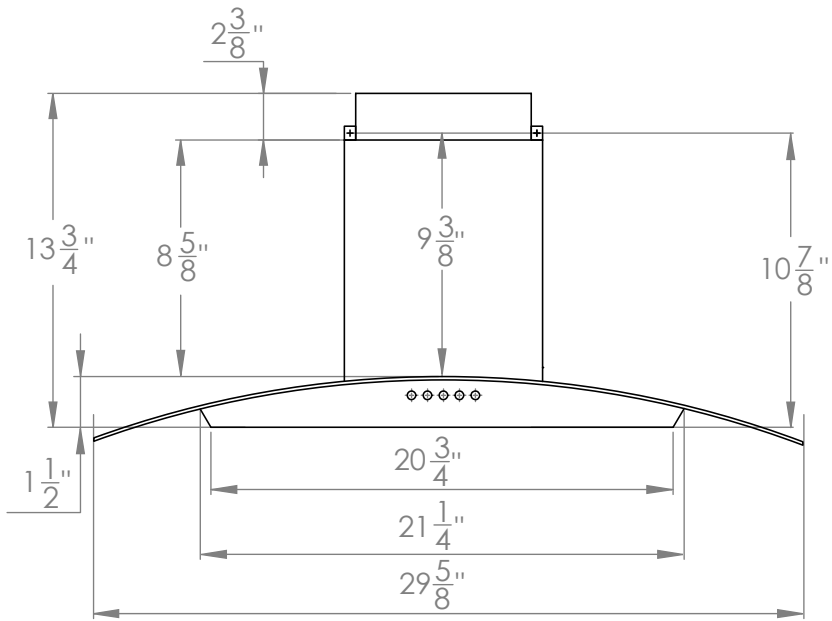

WM-600SS-30

TOP

FRONT

SIDE

CHIMNEY COVERS

All measurements are in inches

WM-600SS-36

TOP

FRONT

SIDE

CHIMNEY COVERS

All measurements are in inches