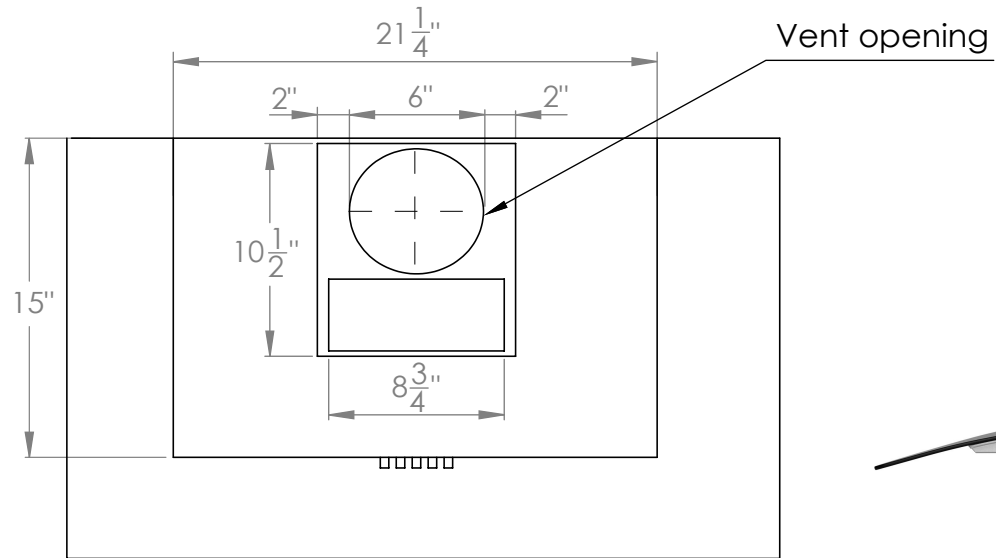

WM-600SS-30

TOP

FRONT

SIDE

CHIMNEY COVERS

All measurements are in inches

WM-600SS-36

TOP

FRONT

SIDE

CHIMNEY COVERS

All measurements are in inches