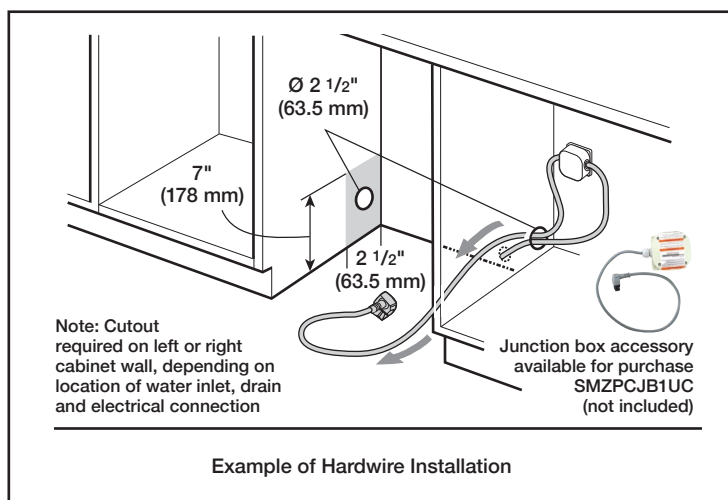

18" Bar Handle ADA-compliant Dishwasher

800 Series – Stainless Steel SPX68C75UC

Installation Details

Accessories: To purchase Bosch accessories, cleaners & parts please visit www.bosch-home.com/us/store or call 1-800-944-2904 (Mon to Fri 5 am to 6 pm PST, Sat 6 am to 3 pm PST).

Notes: All height, width and depth dimensions are shown in inches. BSH reserves the absolute and unrestricted right to change product materials and specifications, at any time, without notice. Consult the product's installation instructions for final dimensional data and other details prior to making cutout.

Warranties: Please see Use & Care manual or Bosch website for statement of limited warranty.

For more information on our entire line of products, go to www.bosch-home.com/us or call 1-800-944-2904

© BSH Home Appliances Corporation. All rights reserved. Bosch is a registered trademark of Robert Bosch GmbH.