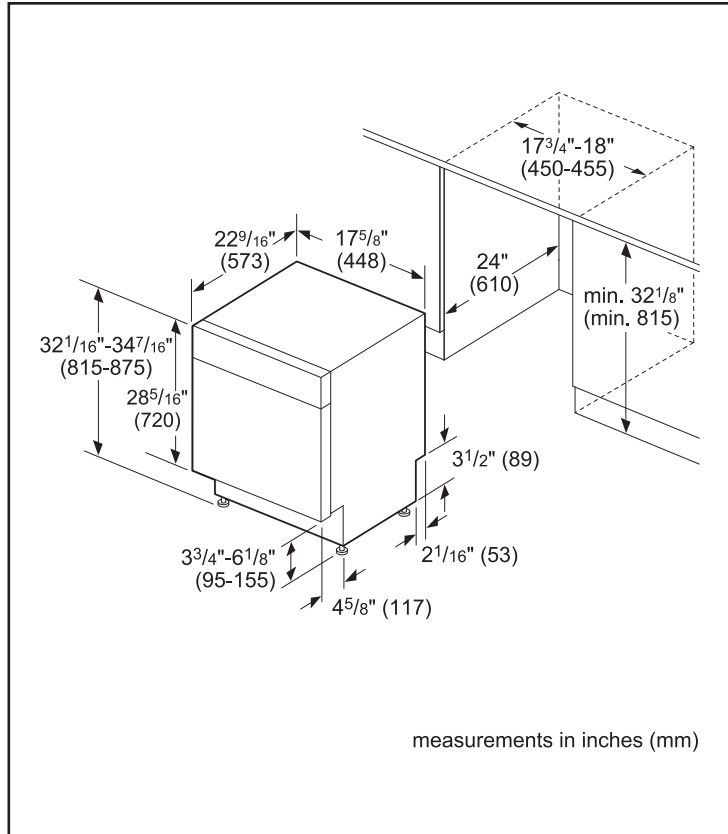

18" Bar Handle ADA-compliant Dishwasher

800 Series – Stainless Steel SPX68C75UC

Installation Details

Accessories: To purchase Bosch accessories, cleaners & parts please visit www.bosch-home.com/us/store or call 1-800-944-2904 (Mon to Fri 5 am to 6 pm PST, Sat 6 am to 3 pm PST).

Notes: All height, width and depth dimensions are shown in inches. BSH reserves the absolute and unrestricted right to change product materials and specifications, at any time, without notice. Consult the product's installation instructions for final dimensional data and other details prior to making cutout.

Warranties: Please see Use & Care manual or Bosch website for statement of limited warranty.

For more information on our entire line of products, go to www.bosch-home.com/us or call 1-800-944-2904

© BSH Home Appliances Corporation. All rights reserved. Bosch is a registered trademark of Robert Bosch GmbH.