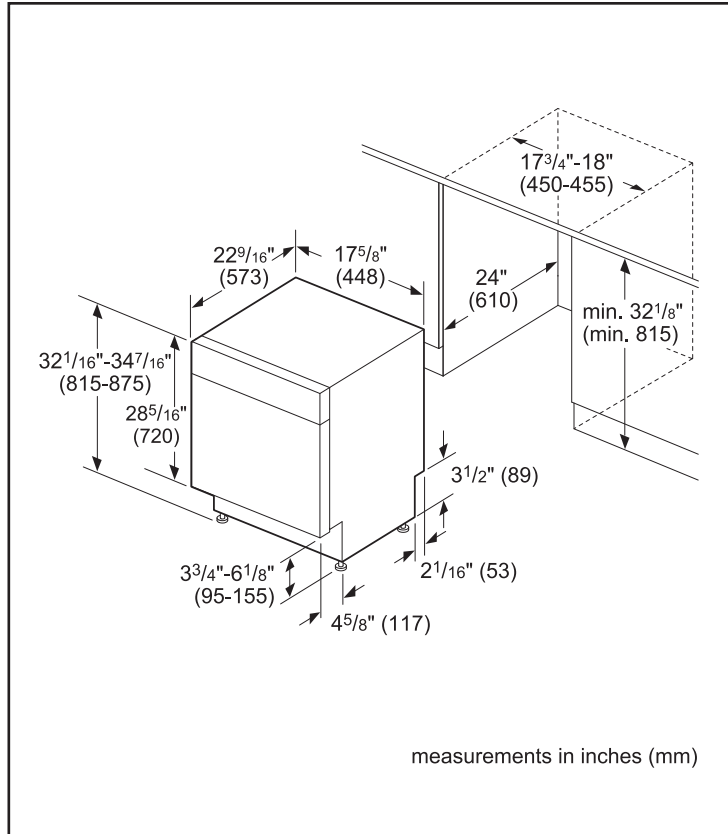

18" Recessed Handle ADA-compliant Dishwasher

800 Series – Stainless Steel SPE68C75UC

Installation Details

Accessories: To purchase Bosch accessories, cleaners & parts please visit www.bosch-home.com/us/store or call 1-800-944-2904 (Mon to Fri 5 am to 6 pm PST, Sat 6 am to 3 pm PST).

Notes: All height, width and depth dimensions are shown in inches. BSH reserves the absolute and unrestricted right to change product materials and specifications, at any time, without notice. Consult the product's installation instructions for final dimensional data and other details prior to making cutout.

Warranties: Please see Use & Care manual or Bosch website for statement of limited warranty.

For more information on our entire line of products, go to www.bosch-home.com/us or call 1-800-944-2904

© BSH Home Appliances Corporation. All rights reserved. Bosch is a registered trademark of Robert Bosch GmbH.