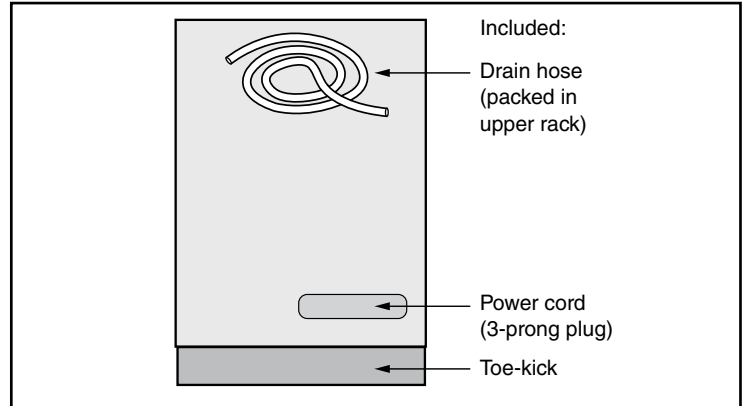

24" Bar Handle Dishwasher

100 Series Premium – Stainless Steel SHX5AEM5N

BOSCH

Invented for life

Installation Details

Accessories: To purchase Bosch accessories, cleaners & parts please visit www.bosch-home.com/us/store or call 1-800-944-2904 (Mon to Fri 5 am to 6 pm PST, Sat 6 am to 3 pm PST).

Notes: All height, width and depth dimensions are shown in inches. BSH reserves the absolute and unrestricted right to change product materials and specifications, at any time, without notice. Consult the product's installation instructions for final dimensional data and other details prior to making cutout.