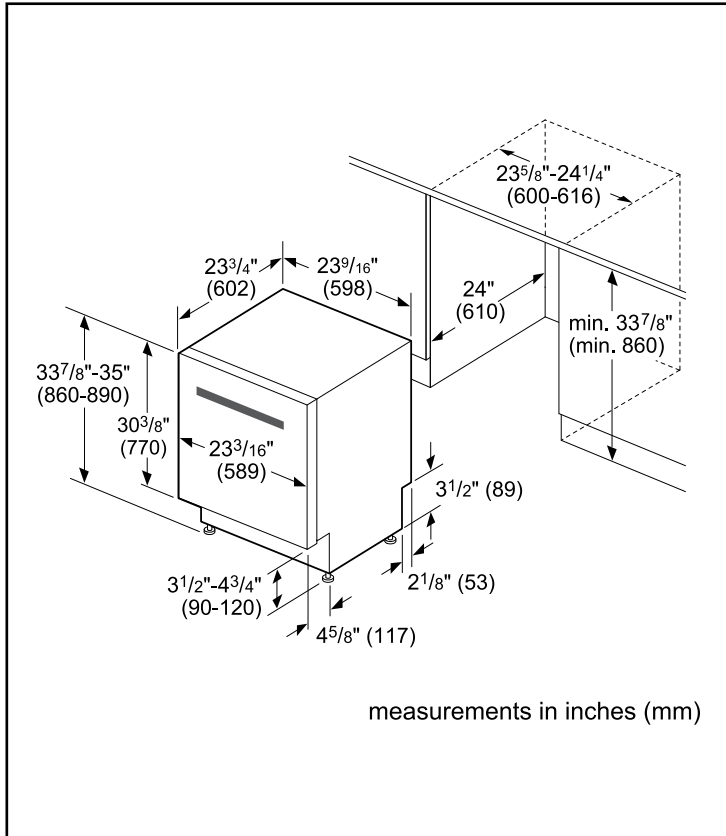

24" Recessed Handle Dishwasher

300 Series – Stainless Steel SHE53C85N

Installation Details

Accessories: To purchase Bosch accessories, cleaners & parts please visit www.bosch-home.com/us/store or call 1-800-944-2904 (Mon to Fri 5 am to 6 pm PST, Sat 6 am to 3 pm PST).

Notes: All height, width and depth dimensions are shown in inches. BSH reserves the absolute and unrestricted right to change product materials and specifications, at any time, without notice. Consult the product's installation instructions for final dimensional data and other details prior to making cutout.

Warranties: Please see Use & Care manual or Bosch website for statement of limited warranty.

For more information on our entire line of products, go to www.bosch-home.com/us or call 1-800-944-2904

© BSH Home Appliances Corporation. All rights reserved. Bosch is a registered trademark of Robert Bosch GmbH.