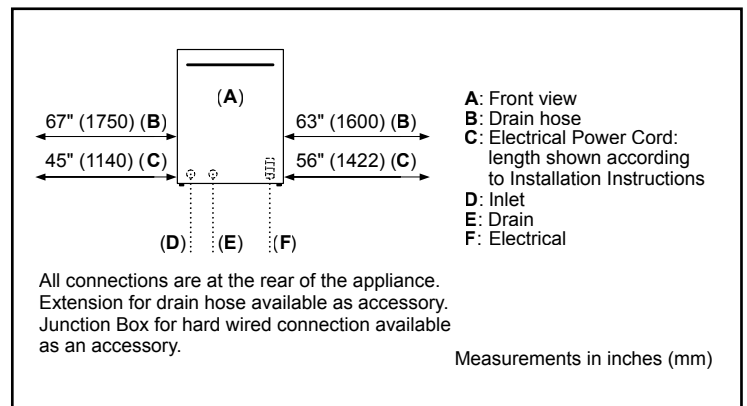

24" Recessed Handle Dishwasher

300 Series – Stainless Steel SHE53C85N

Installation Details

Accessories: To purchase Bosch accessories, cleaners & parts please visit www.bosch-home.com/us/store or call 1-800-944-2904 (Mon to Fri 5 am to 6 pm PST, Sat 6 am to 3 pm PST).

Notes: All height, width and depth dimensions are shown in inches. BSH reserves the absolute and unrestricted right to change product materials and specifications, at any time, without notice. Consult the product's installation instructions for final dimensional data and other details prior to making cutout.

Warranties: Please see Use & Care manual or Bosch website for statement of limited warranty.

For more information on our entire line of products, go to www.bosch-home.com/us or call 1-800-944-2904

© BSH Home Appliances Corporation. All rights reserved. Bosch is a registered trademark of Robert Bosch GmbH.