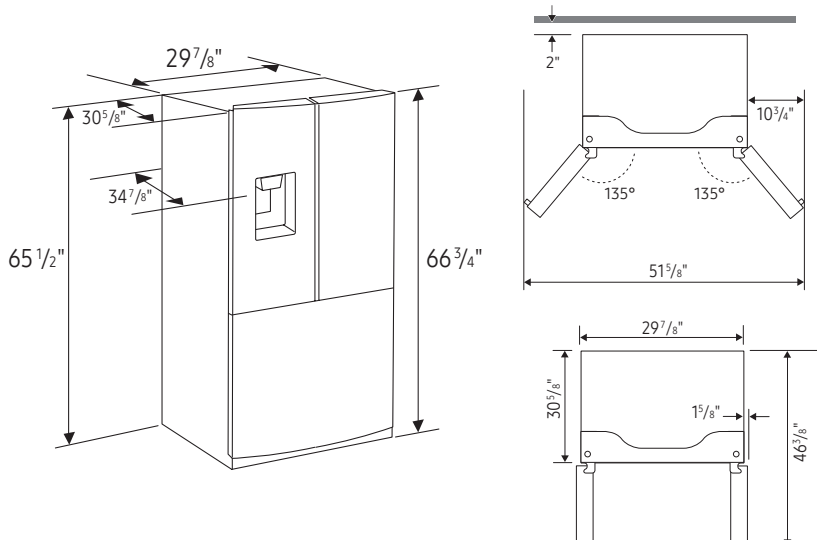

Dimensions

Total Capacity: 22.0 cu. ft.

Refrigerator: 15.0 cu. ft.

- External Water Dispenser
- 3 Tempered Glass Spill-Proof Shelves
- 2 Humidity-Controlled Crispers
- CoolSelect Pantry™ Drawer
- 6 Door Bins
  - Right Door: 1 Gallon Bin, 2 Regular Bins
  - Left Door: 3 Regular Bins
- LED Lighting

Freezer: 7 cu. ft.

- Automatic Ice Maker
- 1 Drawer Divider
- LED Lighting

Accessories

Water Filter: HAF-QIN

Warranty

One (1) Year Parts and Labor on Refrigerator
Five (5) Years Parts and Labor on Sealed Refrigeration System Only*
Ten (10) Years Parts and Five (5) Years Labor on Digital Inverter Compressor

*Compressor, evaporator, condenser, drier and connecting tubing.

Product Dimensions & Weight

Dimensions (WxHxD with hinges and doors):
29 7/8" x 66 3/4" x 34 7/8"

Dimensions (WxHxD without hinges and door):
29 7/8" x 65 1/2" x 30 5/8"

Weight: 227.7 lbs

Shipping Dimensions & Weight (WxHxD)

Dimensions: 30 1/2" x 71 7/8" x 36 1/4"

Weight: 237.2 lbs

Color	Model #	UPC Code
Fingerprint Resistant Stainless Steel	RF22A4221SR	887276546049
Fingerprint Resistant Black Stainless Steel	RF22A4221SG	887276546032