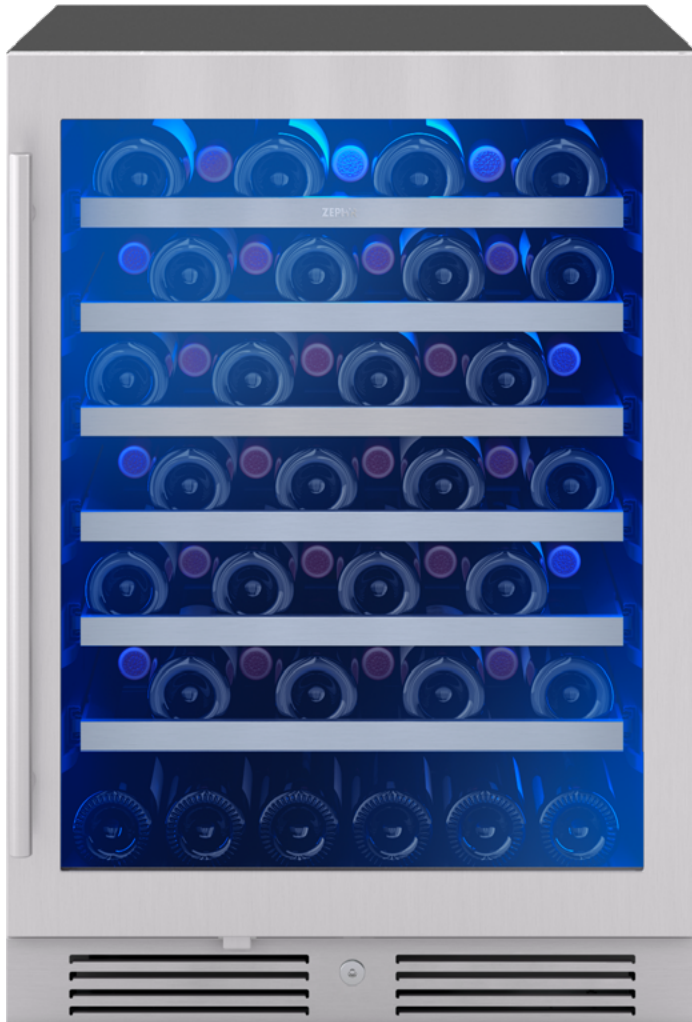

PRESRV™

WINE COOLER

SINGLE ZONE

For the lover of fine wine, fine design, and peerless parties, our Presrv™ Single Zone Wine Cooler is as cool — and as loaded with details! — as it looks. Featuring Full-Extension Wood Racks; PreciseTemp™ temperature control for maintaining accurate temperatures; Active Cooling Technology to ensure

even cooling; and a Vibration Dampening System to keep wines chill, still and ready to open at a moment's notice. Enhance the party mood with an illuminated control panel, plus vertical LED light strips in three colors and four light levels.

ZEPHYR

ZEPHYRONLINE.COM

Full-Extension Wood Racks