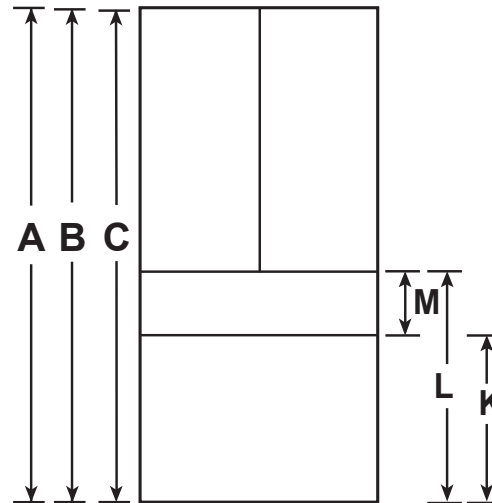

PJE23BYWFS

GE Profile™ Series ENERGY STAR® 23.2 Cu. Ft. Counter-Depth 4-Door Dual-Dispense AutoFill Pitcher French-Door Refrigerator

DIMENSIONS AND INSTALLATION INFORMATION (IN INCHES)

Overall Dimensions	A Overall Height to top of door (in)	69 7/8
	B Height to top of hinge cover (in)	69 3/4
	C Height to top of case (in)	68 5/8
	D Hinge Cover Depth from Case Flange (in)	6
	E Case Depth without door (in)	24 1/2
	F Case Depth without Door Handle (in)	29 1/4
	G Overall Case Depth with Door Handle (in)	31 1/4
	H Depth with FF Door open 90 deg (in)	43 3/8
	I Case Width (in)	35 5/8
	J Width with door open 90 deg including handle (in)	44 7/8
	K Top endcap of FZ drawer to floor (in)	24 1/2
	L Top endcap of Middle drawer to floor (in)	33 1/2
	M End cap to End cap height of middle drawer (in)	8 5/8

GE Profile™ Series ENERGY STAR® 23.2 Cu. Ft. Counter-Depth 4-Door Dual-Dispense AutoFill Pitcher French-Door Refrigerator

FEATURES AND BENEFITS

Total Capacity – 23.2 Cu. Ft.

FF Capacity – 13.51 Cu. Ft.

Convertible Compartment – 2.93 Cu. Ft.