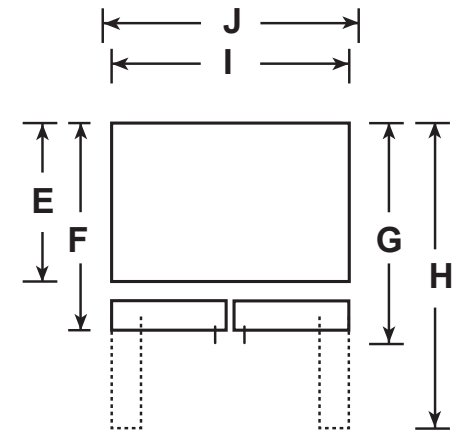

PJE23BYWFS

GE Profile™ Series ENERGY STAR® 23.2 Cu. Ft. Counter-Depth 4-Door Dual-Dispense AutoFill Pitcher French-Door Refrigerator

DIMENSIONS AND INSTALLATION INFORMATION (IN INCHES)

Overall Dimensions	A Overall Height to top of door (in)	69 7/8
	B Height to top of hinge cover (in)	69 3/4
	C Height to top of case (in)	68 5/8
	D Hinge Cover Depth from Case Flange (in)	6
	E Case Depth without door (in)	24 1/2
	F Case Depth without Door Handle (in)	29 1/4
	G Overall Case Depth with Door Handle (in)	31 1/4
	H Depth with FF Door open 90 deg (in)	43 3/8
	I Case Width (in)	35 5/8
	J Width with door open 90 deg including handle (in)	44 7/8
	K Top endcap of FZ drawer to floor (in)	24 1/2
	L Top endcap of Middle drawer to floor (in)	33 1/2
	M End cap to End cap height of middle drawer (in)	8 5/8

GE Profile™ Series ENERGY STAR® 23.2 Cu. Ft. Counter-Depth 4-Door Dual-Dispense AutoFill Pitcher French-Door Refrigerator

FEATURES AND BENEFITS

Total Capacity – 23.2 Cu. Ft.

FF Capacity – 13.51 Cu. Ft.

Convertible Compartment – 2.93 Cu. Ft.