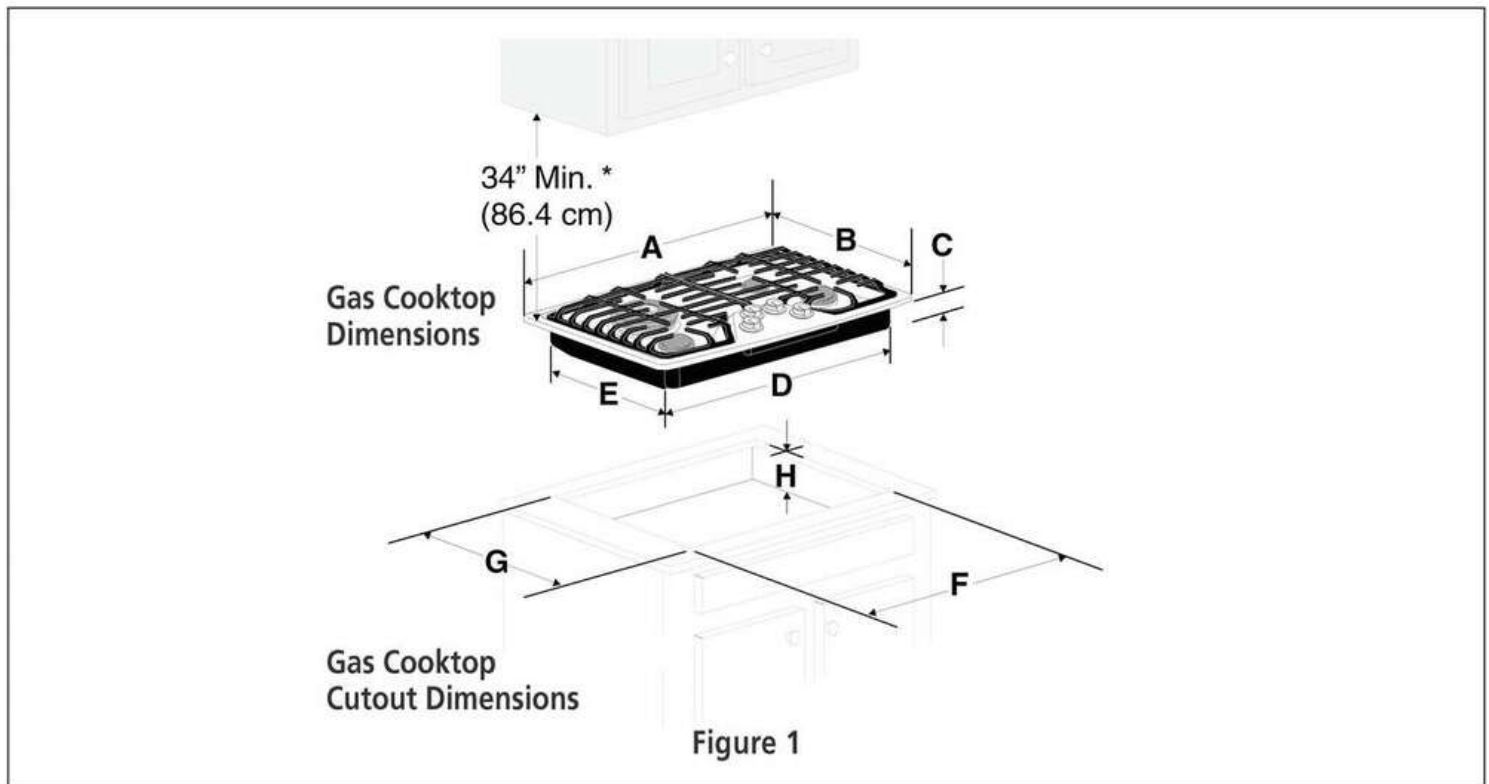

**Display**

Control Location	Front
------------------	-------

**Dimensions and Volume**

Height	2 7/16"
Width	36"
Depth	21"
Cutout Height	7 1/2"
Minimum Cutout Width	33 7/8"
Minimum Cutout Depth	19"
Maximum Cutout Width	35 5/8"
Maximum Cutout Depth	20"

## Installation Diagram

PRODUCT DIMENSIONS					
MODEL	A. WIDTH	B. DEPTH	C. HEIGHT	D. BOX WIDTH	E. BOX DEPTH
30" Gas Cooktop	30" (76.2 cm)	21" (53.3 cm)	2 7/16" (6.2 cm)	27" (68.6 cm)	18 7/8" (47.9 cm)
36" Gas Cooktop	36" (91.4 cm)	21" (53.3 cm)	2 7/16" (6.2 cm)	33 5/8" (85.4 cm)	18 7/8" (47.9 cm)

CUTOUT DIMENSIONS					H. HEIGHT BELOW COOKTOP
MODEL	F. WIDTH		G. DEPTH		
	MINIMUM	MAXIMUM	MINIMUM	MAXIMUM	
30" Gas Cooktop	27 1/4 (69.2 cm)	29 5/16" (74.3 cm)	19" (48.3 cm)	20" (50.8 cm)	7.5" (19.0 cm)
36" Gas Cooktop	33 7/8" (86.0 cm)	35 5/8" (90.3 cm)	19" (48.3 cm)	20" (50.8 cm)	7.5" (19.0 cm)