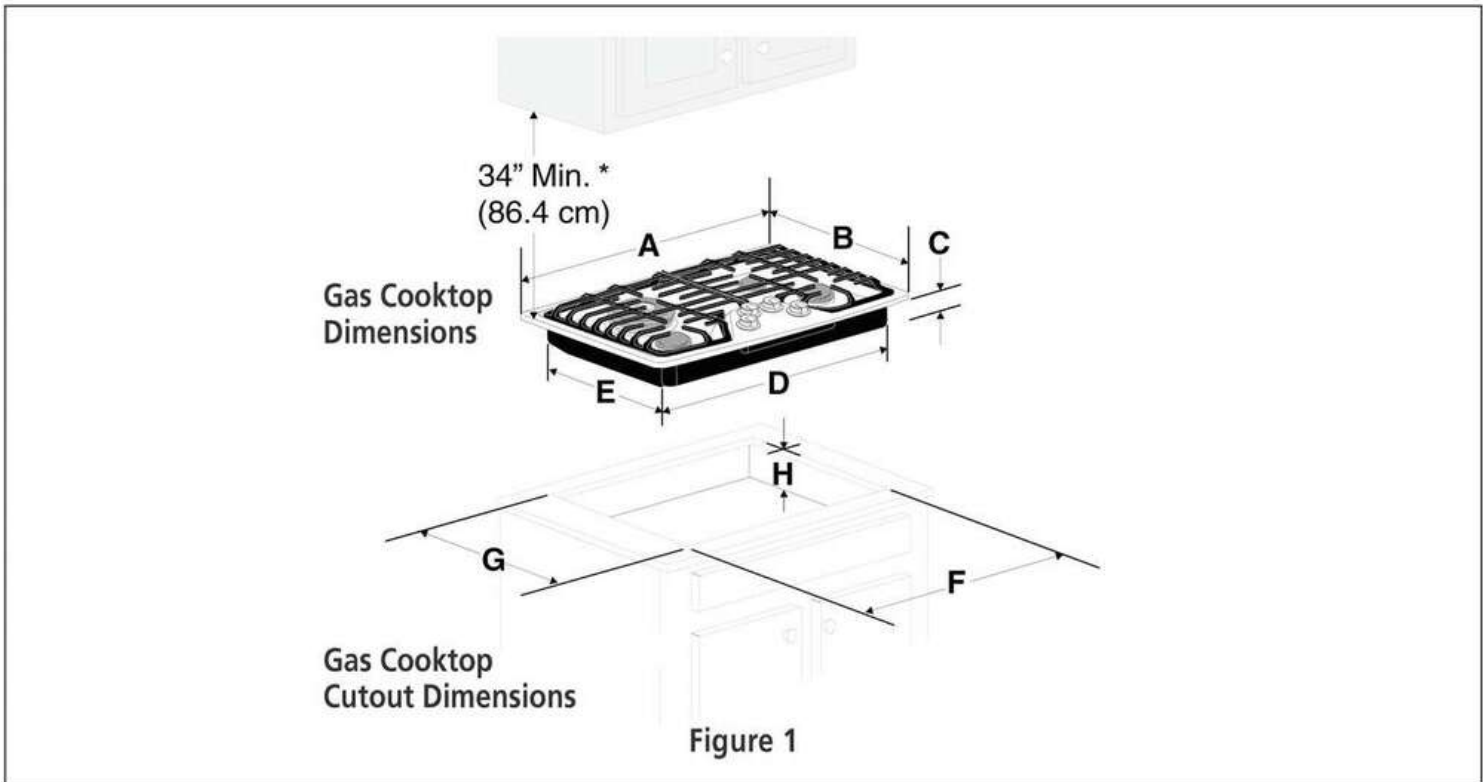

Dimensions and Volume

Height	2 7/16"
Width	30"
Depth	21"
Cutout Height	7 1/2"
Minimum Cutout Width	27 1/4"
Minimum Cutout Depth	19"
Maximum Cutout Width	29 5/16"
Maximum Cutout Depth	20"

Installation

Gas Supply Connection Location	Top Right
Installed Over a Wall Oven	Yes
LP Conversion Kit Included	Yes
Power Cord Included	Yes
Power Supply Connection Location	Top Right

Certifications and Approvals

ADA Compliant	Yes
---------------	-----

Installation Diagram

PRODUCT DIMENSIONS					
MODEL	A. WIDTH	B. DEPTH	C. HEIGHT	D. BOX WIDTH	E. BOX DEPTH
30" Gas Cooktop	30" (76.2 cm)	21" (53.3 cm)	2 7/16" (6.2 cm)	27" (68.6 cm)	18 7/8" (47.9 cm)
36" Gas Cooktop	36" (91.4 cm)	21" (53.3 cm)	2 7/16" (6.2 cm)	33 5/8" (85.4 cm)	18 7/8" (47.9 cm)

CUTOUT DIMENSIONS					H. HEIGHT BELOW COOKTOP
MODEL	F. WIDTH		G. DEPTH		
	MINIMUM	MAXIMUM	MINIMUM	MAXIMUM	
30" Gas Cooktop	27 1/4 (69.2 cm)	29 5/16" (74.3 cm)	19" (48.3 cm)	20" (50.8 cm)	7.5" (19.0 cm)
36" Gas Cooktop	33 7/8" (86.0 cm)	35 5/8" (90.3 cm)	19" (48.3 cm)	20" (50.8 cm)	7.5" (19.0 cm)