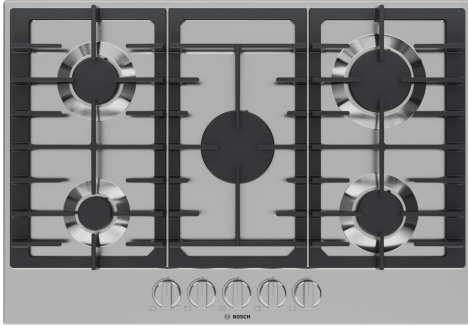

**300 Series, Gas Cooktop, Stainless steel  
NGM3050UC**

**The 300 Series gas cooktops are engineered to deliver perfect results with minimal effort.**

- **5 Burners:** 5 high-efficiency gas burners allow you to cook multiple dishes at once
- **Powerful 16,000 BTU burner for boiling, searing and stir-frying.**
- **Easy-to-Clean:** a one-piece stainless steel design makes clean-up easy.
- **Powerful 16,000 BTU Burner for Boiling, Searing and Stir-Frying**
- **Sealed burners prevent spills from entering the burner box**

---

UPC code: ..... 825225969778  
 Color: ..... Stainless steel  
 Energy source: ..... Gas  
 Gas type: ..... Natural gas 15 mbar (USA)  
 Alternative gas type: ..... Liquid gas 27,5 mbar (USA)  
 Fuse protection: ..... 15 A  
 Volts: ..... 120 V  
 Frequency: ..... 60 Hz  
 Power Cord Length: ..... 40"  
 Plug type: ..... 120V-3 prong  
 Required Cutout Size (HxWxD) (in): ... 2 13/64" x 28 15/16" x 19 1/8"  
 Minimum distance from counter front (in): ..... 1 7/8"  
 Minimum distance from rear wall (in): ..... 3"  
 Overall appliance dimensions (HxWxD) (in): . 2 13/64" x 29 1/2" x 20 1/2"  
 Product packaging dimensions (HxWxD): ... 5 45/64" x 31 7/32" x 23 1/2"  
 Net Weight: ..... 39.000 lbs  
 Gross weight: ..... 43.000 lbs  
 Total number of cooktop burners: ..... 5

## **300 Series, Gas Cooktop, Stainless steel NGM3050UC**

**The 300 Series gas cooktops are engineered to deliver perfect results with minimal effort.**

---

### **Performance**

- 5 high-efficiency gas burners allow you to cook multiple dishes at once