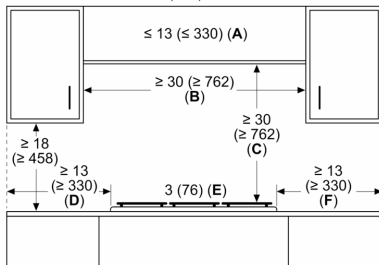

Measurements in inches (mm)  
**Cooktop over drawer**

Measurements in inches (mm)  
**Cooktop over oven**

**A:** Refer to approved combination matrix

Measurements in inches (mm)  
**Cooktop over door**

Measurements in inches (mm)

Measurements in inches (mm)

- A:** Cabinet depth (from back wall)
- B:** Centered over cooktop
- C:** Above counter to combustible surface
- D:** Left side
- E:** Rear wall
- F:** Right side