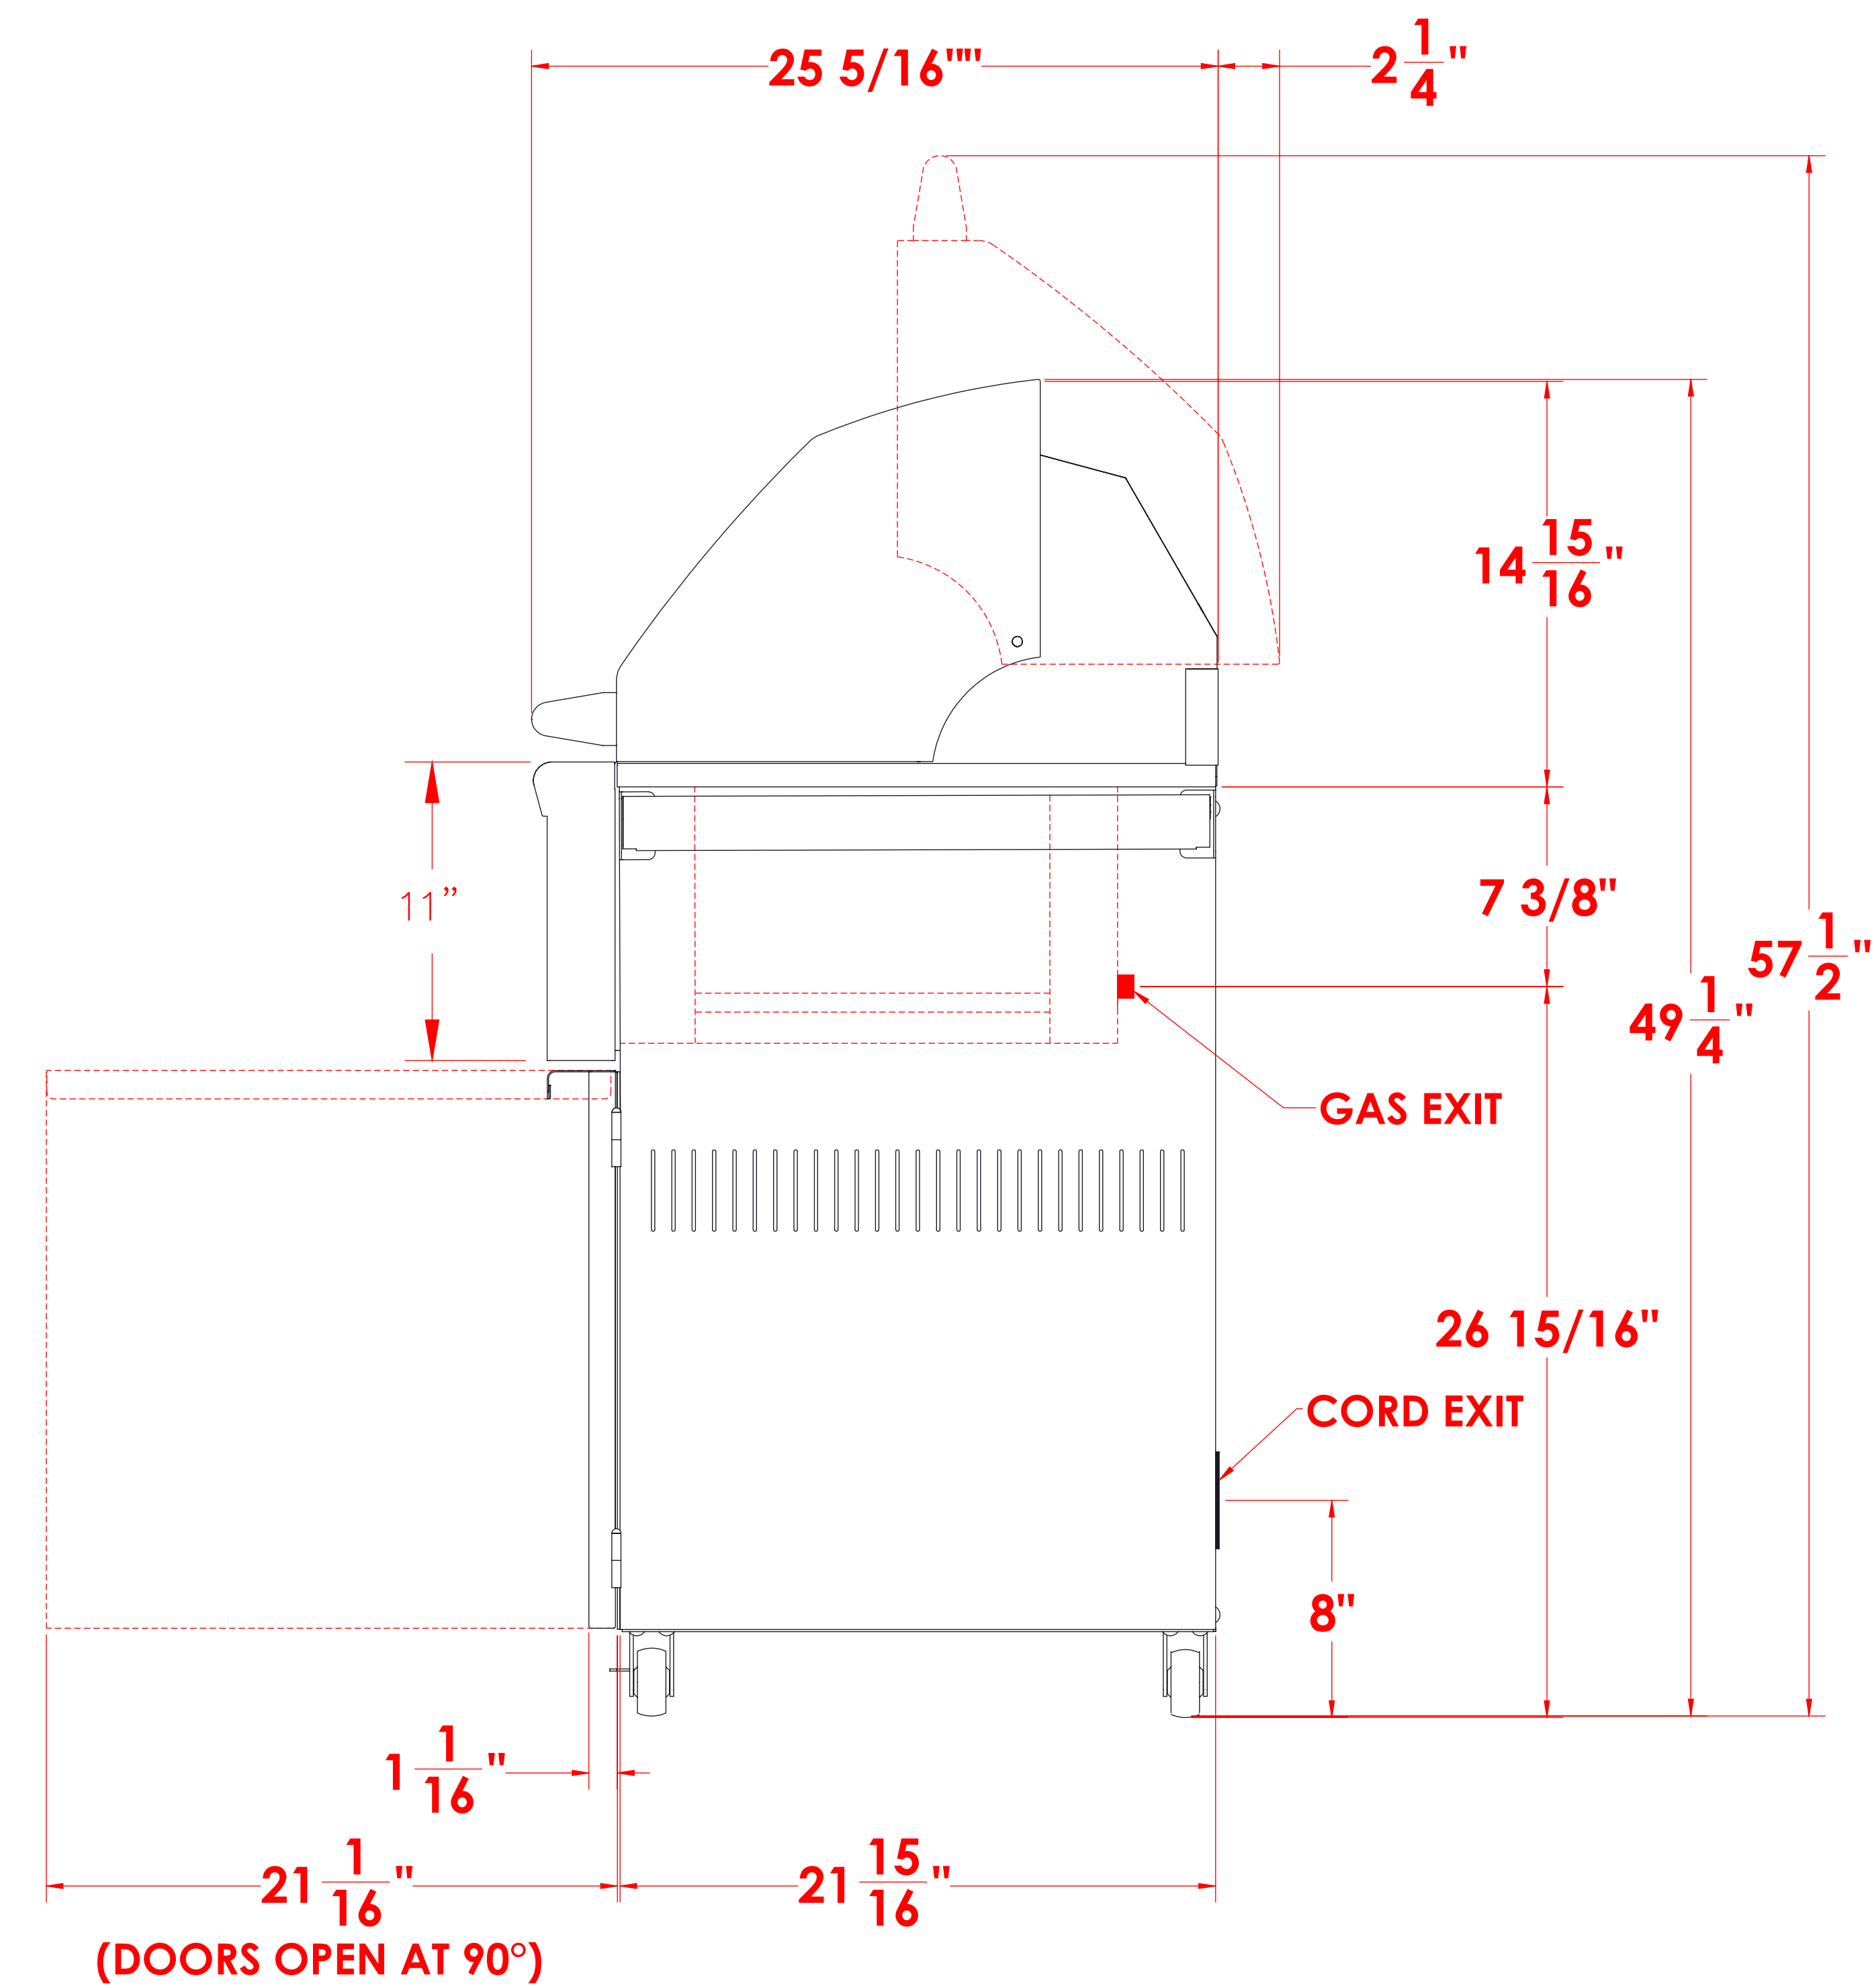

SEDONA BY LYNX L700 GRILL W/ DIMENSIONS

TOP VIEW

FRONT VIEW

RIGHT SIDE VIEW