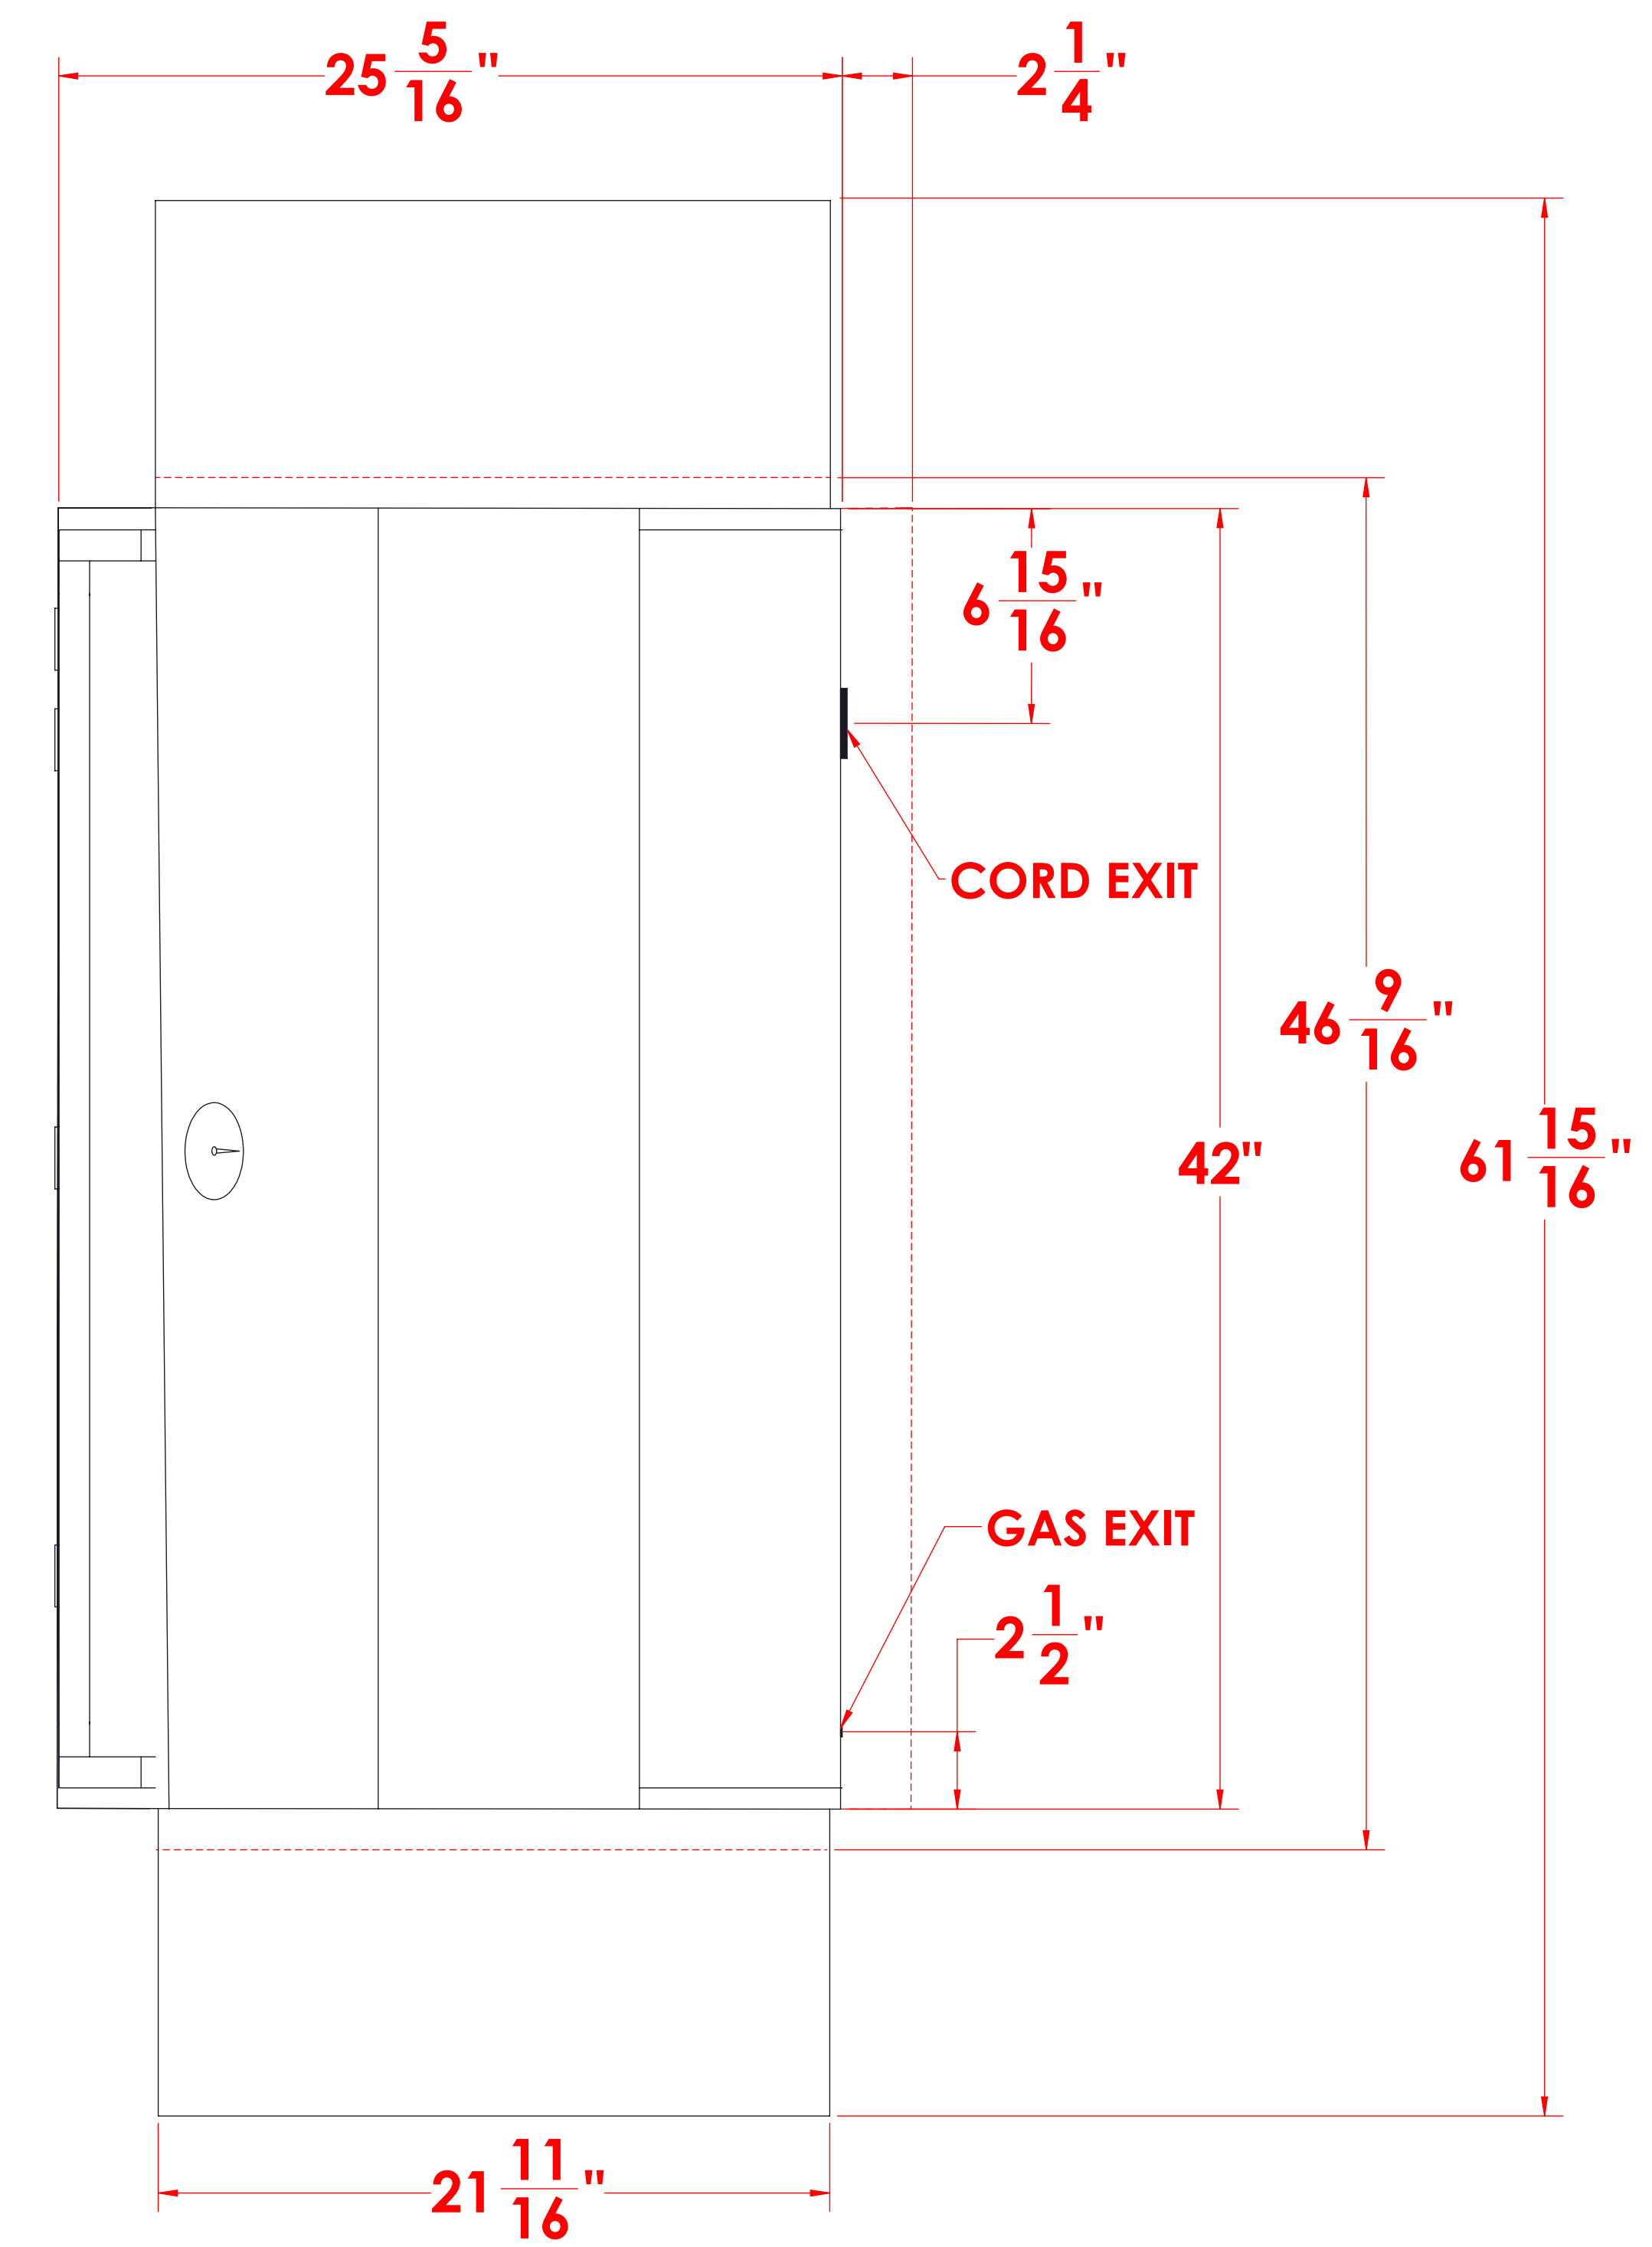

SEDONA BY LYNX L700 GRILL W/ DIMENSIONS

TOP VIEW

FRONT VIEW

RIGHT SIDE VIEW