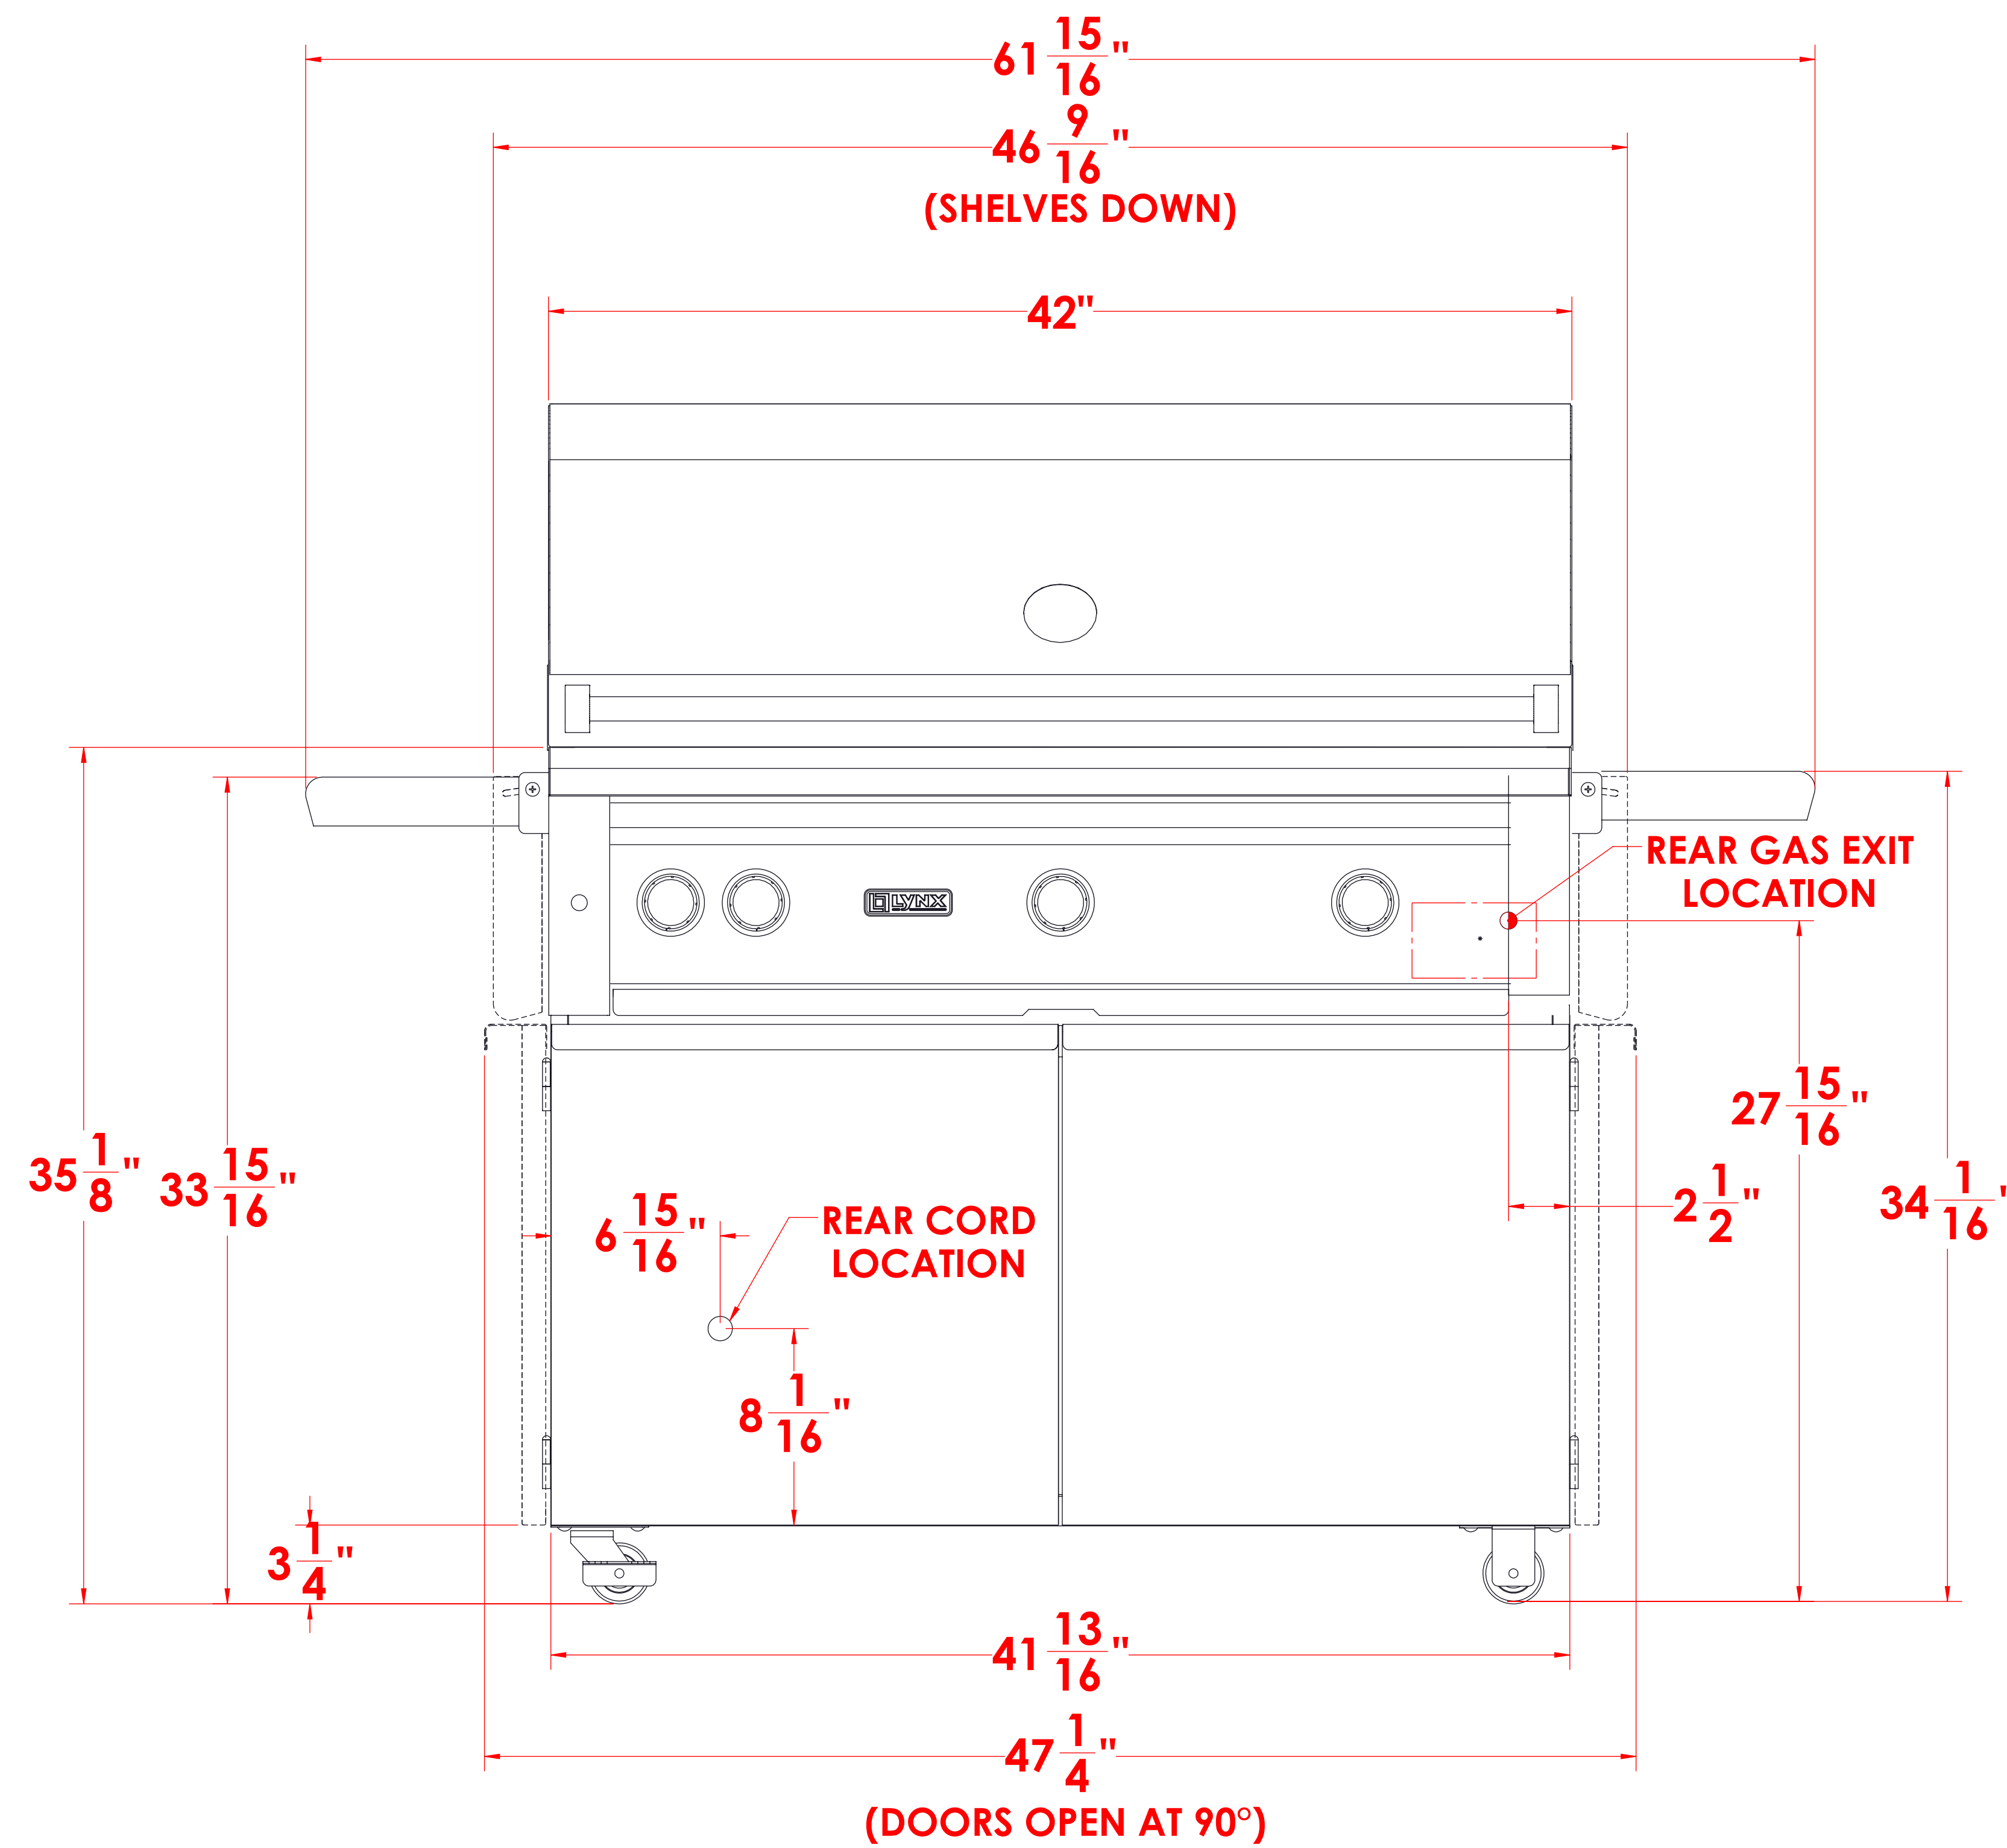

SEDONA BY LYNX L700 GRILL W/ DIMENSIONS

TOP VIEW

FRONT VIEW

RIGHT SIDE VIEW