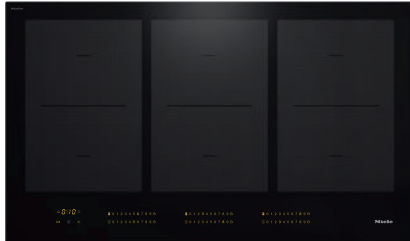

KM 7745 FL
 Induction Cooktop
 with 3 PowerFlex cooking areas for maximum performance

- Communication with the ventilation hood – automatic Con@ctivity function
- Intuitive quick selection via number sequences – Smart Select
- Shortest heating-up times – TwinBooster
- 6 cooking zones incl. 3 high-power PowerFlex cooking areas
- With a width of 35 7/8 (909) in (mm) for proud-mounted or flush-mounted installation

EAN: 4002516611615 / Material number: 12074230 / Old Material Number: 26774570USA

Heating type	
Fuel type	Induction
Design	
Independent of oven	•
Design	
Elegant glass ceramic surface	•
Flush	•
Ceramic surface colour	Black
Proud installation	•
Cooking zone details	
No. of rings	6
Number of cooking areas	3
Maximum number of pans	6
PowerFlex cooking zones	
No.	6
Type	PowerFlex cooking zone
Diameter in inches	Ø 150 – 230
Power in W	2100
Booster in W	3000
TwinBooster in W	3700
1st cooking zone/cooking area	
Position	Left
Type	PowerFlex bridge
Size in mm	230x390
Max. Booster power rating in W	3400
Max. rating in W	3100
Max. TwinBooster power rating in W	3700
2nd cooking zone/cooking area	
Position	Centered
Type	PowerFlex bridge
Size in mm	230x390
Max. Booster power rating in W	4800
Max. rating in W	3400
Max. TwinBooster power rating in W	7400
3rd cooking zone/cooking area	
Position	right
Type	PowerFlex bridge
Size in mm	230x390
Max. Booster power rating in W	4800
Max. rating in W	3400
Max. TwinBooster power rating in W	7400
User convenience	
Miele@home	•
Operation via sensor controls	Smart Select
Automatic function	Con@ctivity 3.0
Pan and pan size recognition	•
Display colour	Yellow
Auto heat-up	•
Keeping warm	•
Stop & Go function	•