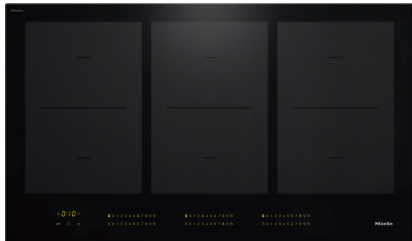

KM 7745 FL
Induction Cooktop
with 3 PowerFlex cooking areas for maximum performance

EAN: 4002516611615 / Material number: 12074230 / Old Material Number: 26774570USA

Recall function	•
Safety switch-off	•
Permanent pan recognition	•
Individual setting options (e.g. buzzers)	•
Wipe protection	•
Minute minder	•
Cleaning convenience	
Easy to clean ceramic glass	•
Safety	
Safety cut-out	•
Lock function	•
System lock	•
Integrated cooling blower	•
Overheating protection	•
Residual heat indicator	•
Technical data	
Dimensions (width) in in. (mm)	35 7/8 (909)
Dimensions (height) in in. (mm)	4 1/8 (103)
Dimensions in mm (depth)	21 1/4 (538)
Cutout dimensions (width) in in. (mm)	34 1/2 (876)
Cutout dimensions (depth) in in. (mm)	20 1/2 (518)
Casing height incl. connection box in mm	4 1/8 (103)
Internal cutout dimensions in mm (width) with flush installation	889
Internal cutout dimensions in mm (depth) with flush installation	518
Weight in lbs. (kg)	50 (23)
External cutout dimensions in mm (width) with flush installation	913
External cutout dimensions in mm (depth) with flush installation	542
Total connected load in kW	11.20
Power cord length in in. (m)	3 (1.2)
Voltage in V	208-240
Frequency in Hz	50-60
Standard accessories	
Power cord	Yes