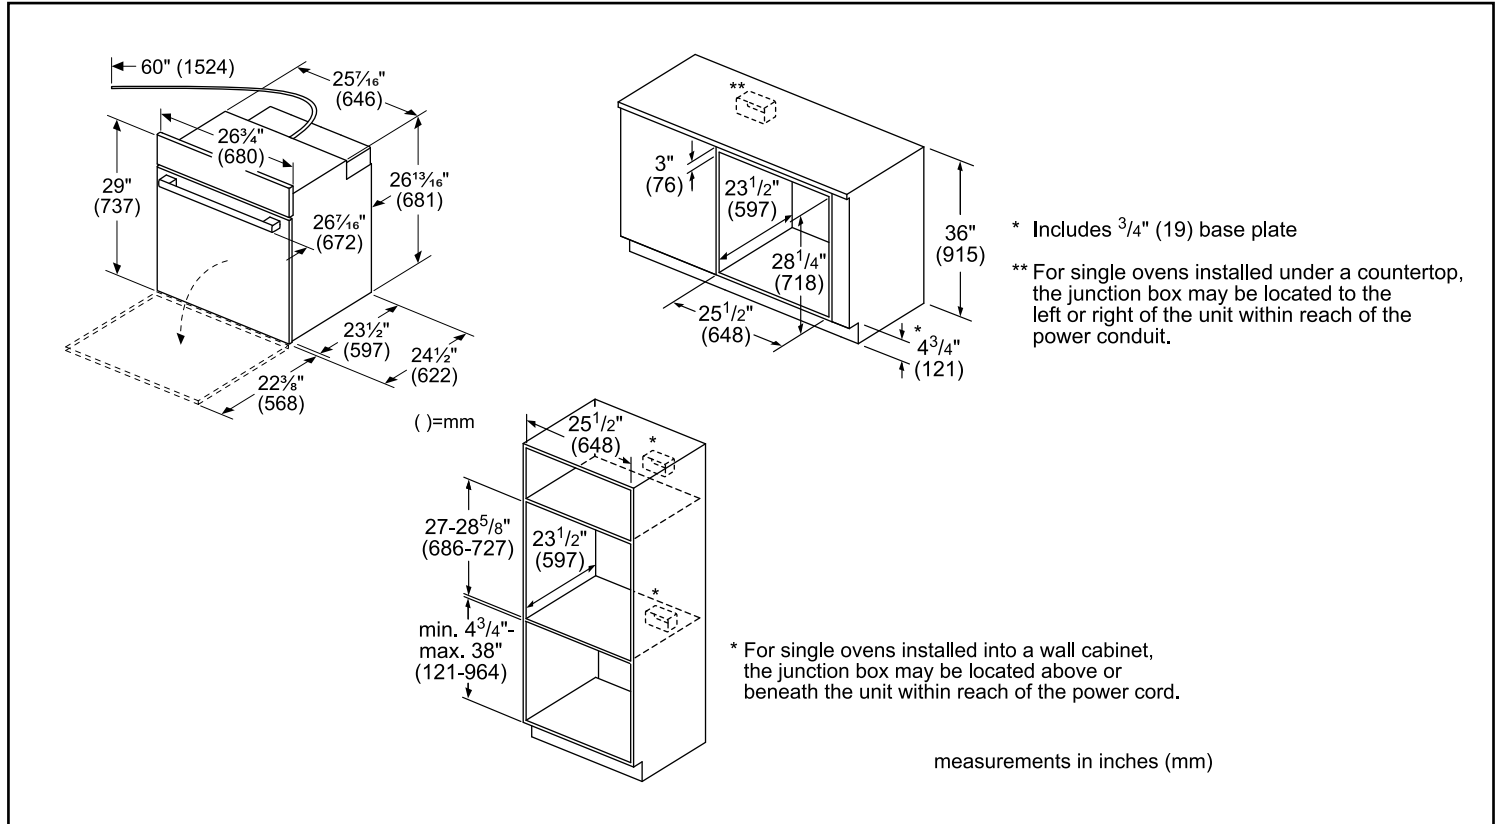

27" Single Wall Oven

800 Series – Stainless Steel HBN8451UC

Installation Details

Accessories: To purchase Bosch accessories, cleaners & parts please visit www.bosch-home.com/us/store or call 1-800-944-2904 (Mon to Fri 5 am to 6 pm PST, Sat 6 am to 3 pm PST).

Notes: All height, width and depth dimensions are shown in inches. BSH reserves the absolute and unrestricted right to change product materials and specifications, at any time, without notice. Consult the product's installation instructions for final dimensional data and other details prior to making cutout.

Warranties: Please see Use & Care manual or Bosch website for statement of limited warranty.

For more information on our entire line of products, go to www.bosch-home.com/us or call 1-800-944-2904

© BSH Home Appliances Corporation. All rights reserved. Bosch is a registered trademark of Robert Bosch GmbH.