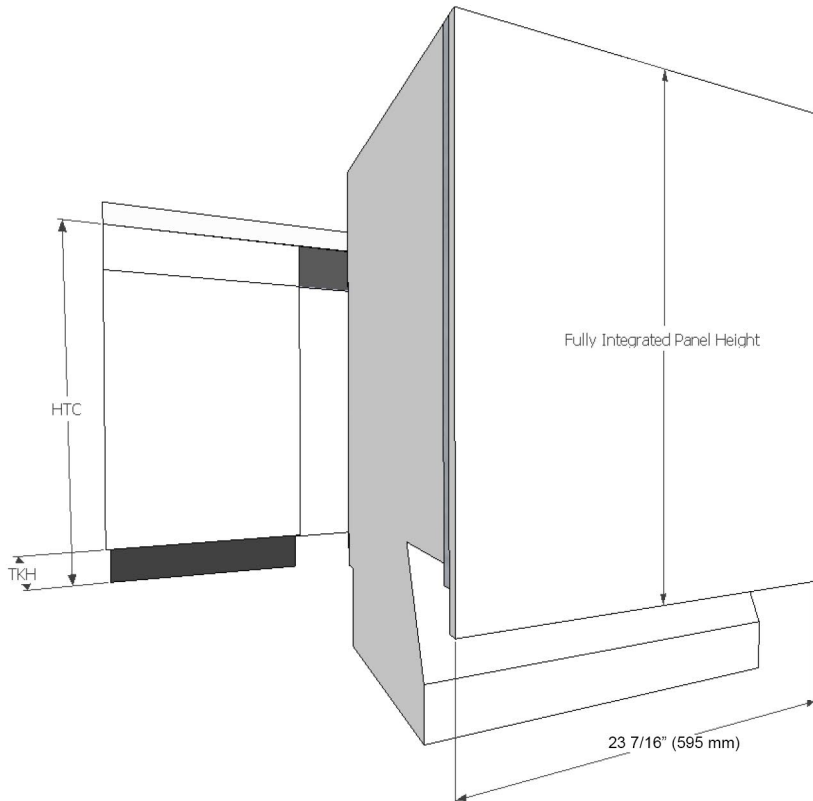

MATERIAL

12496900

SPECIFICATIONS	
Overall Unit Dimensions	23 ⁹ / ₁₆ " (598 mm) W x 33 ¹¹ / ₁₆ " - 36 ¹ / ₄ " (855 - 920 mm) H x 22 ⁷ / ₁₆ " (570 mm) D [Depth does not include door panel]
Niche	
Minimum Cabinet Niche Opening	23 ⁵ / ₈ " (600 mm) W x 33 ³ / ₄ " (857 mm) H x 22 ⁷ / ₁₆ " (570 mm) D
Plumbing	
Water Supply Requirements	<ul style="list-style-type: none"> • Cold or Hot (max 150°F/65°C) water connection • Male 3/8" compression fitting • Water pressure range 7.25 psi (0.5 bar) and 145 psi (10 bar)
Water Connection Line (Supplied)	Length: 5 ft (1.5 m) Female 3/8" compression.
Drain Hose (Supplied)	Length: 5 ft (1.5 m) 7/8" (22 mm) internal diameter
Electrical	
Electrical Requirements	110V / 120V, 60Hz, 15 Amps
Power Cord (Convertible to hardwire)	NEMA 5-15 plug, 5 ft (1.52 m)
Shipping	
Shipping Weight	121 lbs (55 kg)
Shipping Dimensions	27 ¹ / ₈ " W x 38 ⁷ / ₈ " H x 26 ³ / ₈ " D

PRODUCT DIMENSIONS

CUTOUT DIMENSIONS

CUSTOM PANEL

Width: 23 7/16" (595 mm) in all Cases
Thickness: 3/4" (19 mm) in all Cases
Height: Determined using the following calculation:

$$\text{Panel Height} = \text{HTC} - \text{TKH}$$

HTC = Height to the underside of countertop
TKH = Toe kick height

Note: Control panel is along the top edge of the unit. It is not visible when the unit is closed. A handle **MUST** be located on front of panel in order to open unit. (Except K2o models).

Maximum panel height: 31 7/8" (810 mm)

Minimum panel height: 27 1/8" (690 mm)

Maximum panel weight: 26 lbs (12 kg)