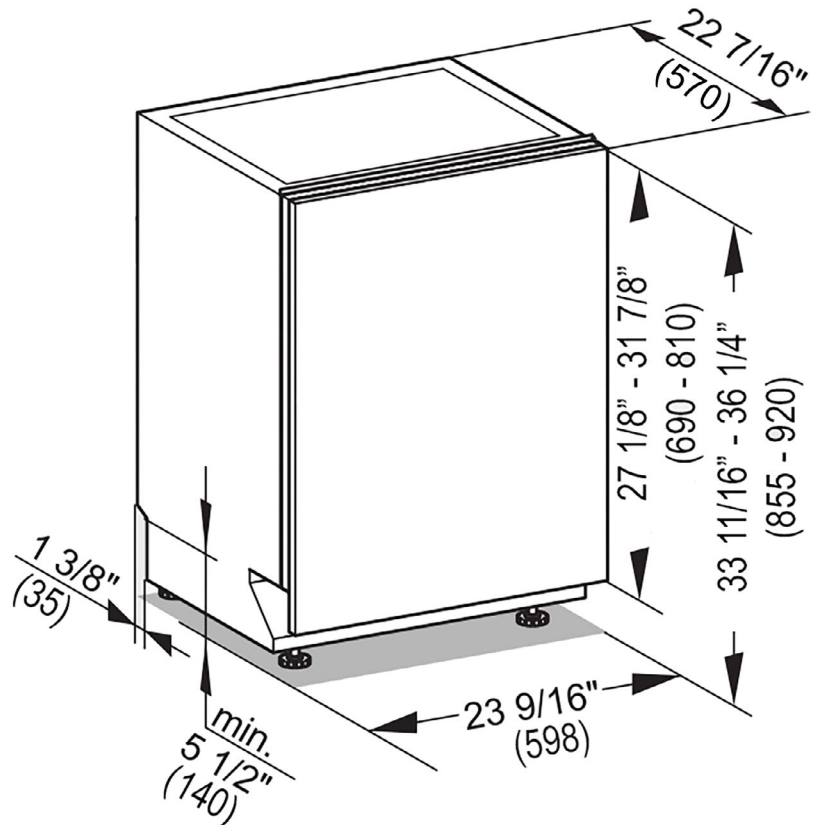

MATERIAL

12496900

SPECIFICATIONS	
Overall Unit Dimensions	23 ⁹ / ₁₆ " (598 mm) W x 33 ¹¹ / ₁₆ " - 36 ¹ / ₄ " (855 - 920 mm) H x 22 ⁷ / ₁₆ " (570 mm) D [Depth does not include door panel]
Niche	
Minimum Cabinet Niche Opening	23 ⁵ / ₈ " (600 mm) W x 33 ³ / ₄ " (857 mm) H x 22 ⁷ / ₁₆ " (570 mm) D
Plumbing	
Water Supply Requirements	<ul style="list-style-type: none"> • Cold or Hot (max 150°F/65°C) water connection • Male 3/8" compression fitting • Water pressure range 7.25 psi (0.5 bar) and 145 psi (10 bar)
Water Connection Line (Supplied)	Length: 5 ft (1.5 m) Female 3/8" compression.
Drain Hose (Supplied)	Length: 5 ft (1.5 m) 7/8" (22 mm) internal diameter
Electrical	
Electrical Requirements	110V / 120V, 60Hz, 15 Amps
Power Cord (Convertible to hardwire)	NEMA 5-15 plug, 5 ft (1.52 m)
Shipping	
Shipping Weight	121 lbs (55 kg)
Shipping Dimensions	27 ¹ / ₈ " W x 38 ⁷ / ₈ " H x 26 ³ / ₈ " D

PRODUCT DIMENSIONS

CUTOUT DIMENSIONS

CUSTOM PANEL

Width: 23 7/16" (595 mm) in all Cases
Thickness: 3/4" (19 mm) in all Cases
Height: Determined using the following calculation:

$$\text{Panel Height} = \text{HTC} - \text{TKH}$$

HTC = Height to the underside of countertop
TKH = Toe kick height

Note: Control panel is along the top edge of the unit. It is not visible when the unit is closed. A handle **MUST** be located on front of panel in order to open unit. (Except K2o models).

Maximum panel height: 31 7/8" (810 mm)

Minimum panel height: 27 1/8" (690 mm)

Maximum panel weight: 26 lbs (12 kg)