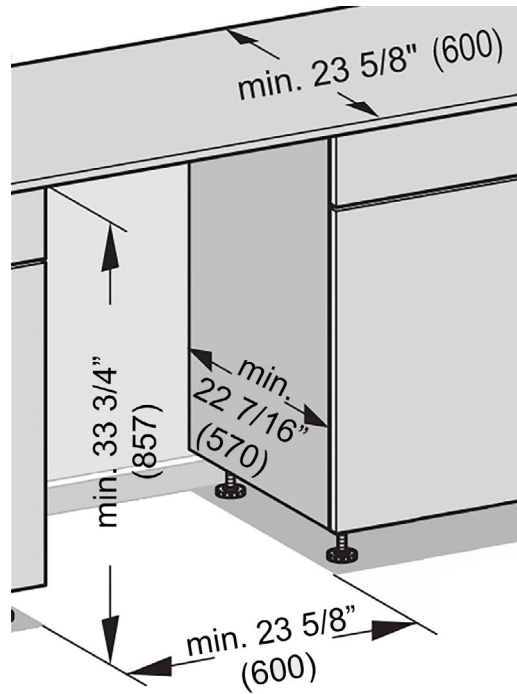

MATERIAL

12496900

SPECIFICATIONS	
Overall Unit Dimensions	23 ⁹ / ₁₆ " (598 mm) W x 33 ¹¹ / ₁₆ " - 36 ¹ / ₄ " (855 - 920 mm) H x 22 ⁷ / ₁₆ " (570 mm) D [Depth does not include door panel]
Niche	
Minimum Cabinet Niche Opening	23 ⁵ / ₈ " (600 mm) W x 33 ³ / ₄ " (857 mm) H x 22 ⁷ / ₁₆ " (570 mm) D
Plumbing	
Water Supply Requirements	<ul style="list-style-type: none"> • Cold or Hot (max 150°F/65°C) water connection • Male 3/8" compression fitting • Water pressure range 7.25 psi (0.5 bar) and 145 psi (10 bar)
Water Connection Line (Supplied)	Length: 5 ft (1.5 m) Female 3/8" compression.
Drain Hose (Supplied)	Length: 5 ft (1.5 m) 7/8" (22 mm) internal diameter
Electrical	
Electrical Requirements	110V / 120V, 60Hz, 15 Amps
Power Cord (Convertible to hardwire)	NEMA 5-15 plug, 5 ft (1.52 m)
Shipping	
Shipping Weight	121 lbs (55 kg)
Shipping Dimensions	27 ¹ / ₈ " W x 38 ⁷ / ₈ " H x 26 ³ / ₈ " D

PRODUCT DIMENSIONS

CUTOUT DIMENSIONS

CUSTOM PANEL

Width: 23 7/16" (595 mm) in all Cases
Thickness: 3/4" (19 mm) in all Cases
Height: Determined using the following calculation:

$$\text{Panel Height} = \text{HTC} - \text{TKH}$$

HTC = Height to the underside of countertop
TKH = Toe kick height

Note: Control panel is along the top edge of the unit. It is not visible when the unit is closed. A handle **MUST** be located on front of panel in order to open unit. (Except K2o models).

Maximum panel height: 31 7/8" (810 mm)

Minimum panel height: 27 1/8" (690 mm)

Maximum panel weight: 26 lbs (12 kg)