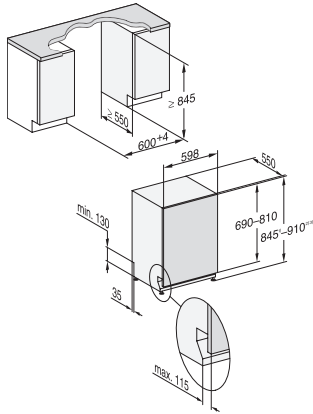

G 7266 SCVi

Fully-integrated, full-size dishwasher
with 3D MultiFlex Tray for maximum convenience.

EAN: 4002516770817 / Material number: 12497140 / Old Material Number: 21726662USA

FlexCare Glass & Bottle	•
XL-Assist	•
Safety	
Waterproof system	•
Check filter saturation indicator	•
Child Safety lock	•
Technical data	
Niche width min in in.(mm)	23 5/8 (600)
Niche width max in in.(mm)	23 5/8 (600)
Niche height min in in.(mm)	33 3/4 (855)
Niche height max in in.(mm)	36 1/4 (920)
Niche depth in in.(mm)	21 3/4 (550)
Appliance width in in.(mm)	23 5/8 (598)
Appliance height in in.(mm)	33 3/4 (855)
Appliance depth in in.(mm)	21 3/4 (550)
Appliance depth with door open in in.(cm)	47 1/2 (120.5)
Net weight in lbs. (kg)	109 (49.0)
Total connected load in kW	1.40
Voltage in V	120
Fuse rating in A	15
Number of phases	1
Electrical frequency standard	60
Length of water inlet hose in ft (m)	5 (1.50)
Length of water drain hose in ft (m)	5 (1.50)
Length of electrical wire in ft (m)	4 (1.20)
Min. front panel weight in kg	4.0
Max. front panel weight in kg	12.0
Available display languages	
Available display languages via MultiLingua	deutsch, english (US), español, français (CA), português,
Standard accessories	
1 x UltraTabs box (20 tabs)	•
Voucher for 1 x box of UltraTabs (20 tabs) or 3 boxes (60 tabs in each) at a reduced price	•

G 7266 SCVi

Fully-integrated, full-size dishwasher
with 3D MultiFlex Tray for maximum convenience.

G7000, fully integrated dishwasher, XXL, 60cm (installation drawing)

1) Plinth height 35-155 mm, 2) Plinth height 100-220 mm,
3) Appliance height max. 970 mm with plinth height
conversion kit (Mat.-Nr. 6.394.761),