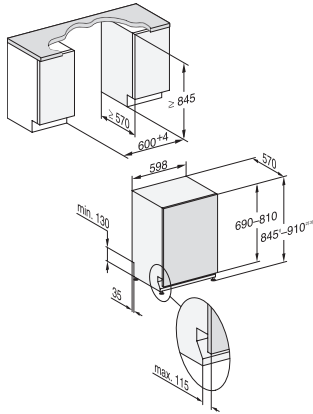

## G 7266 SCVi SF

Fully-integrated, full-size dishwasher  
with 3D MultiFlex Tray for maximum convenience.

EAN: 4002516770824 / Material number: 12497150 / Old Material Number: 21726665USA

FlexCare Glass & Bottle	•
XL-Assist	•
<b>Safety</b>	
Waterproof system	•
Check filter saturation indicator	•
Child Safety lock	•
<b>Technical data</b>	
Niche width min in in.(mm)	23 5/8 (600)
Niche width max in in.(mm)	23 5/8 (600)
Niche height min in in.(mm)	33 3/4 (855)
Niche height max in in.(mm)	36 1/4 (920)
Niche depth in in.(mm)	22 1/2 (570)
Appliance width in in.(mm)	23 5/8 (598)
Appliance height in in.(mm)	33 3/4 (855)
Appliance depth in in.(mm)	22 1/2 (570)
Appliance depth with door open in in.(cm)	47 1/2 (120.5)
Net weight in lbs. (kg)	120 (54.0)
Total connected load in kW	1.40
Voltage in V	120
Fuse rating in A	15
Number of phases	1
Electrical frequency standard	60
Length of water inlet hose in ft (m)	5 (1.50)
Length of water drain hose in ft (m)	5 (1.50)
Length of electrical wire in ft (m)	4 (1.20)
Min. front panel weight in kg	4.0
Max. front panel weight in kg	10.0
[can be retrofitted by Service to min.]	7.0
[can be retrofitted by Service to max.]	14.0
<b>Available display languages</b>	
Available display languages via MultiLingua	deutsch, english (US), español, français, português,
<b>Standard accessories</b>	
1 x UltraTabs box (20 tabs)	•
Voucher for 1 x box of UltraTabs (20 tabs) or 3 boxes (60 tabs in each) at a reduced price	•

## G 7266 SCVi SF

Fully-integrated, full-size dishwasher  
with 3D MultiFlex Tray for maximum convenience.

G7000/5000 SF, fully integrated dishwasher, 60cm  
(installation drawing)

- 1) Plinth height 35-155 mm, 2) Plinth height 100-220 mm,
- 3) Appliance height max. 970 mm with plinth height conversion kit (Mat.-Nr. 6.394.761),