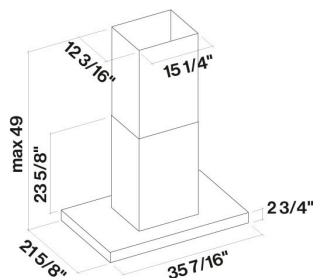

PLANE NRS

Version

FNPLS36I5SS-R Island – 36"
(90 cm) 500 CFM

Collection

Silence - NRS

EAN code

8034122345895

FEATURES

Scotch brite stainless steel
(AISI 304)

NRS technology for a quieter
kitchen

Electronic control

LED lighting

Air Falmec filter for balanced
suction

SRS Speed reduction system

Carbon.Zeo Microtech filter
(optional)

Recommended mounting height
from cooking surface to hood
bottom: 24" - 35"

Availability Carbon.Zeo filter
KACL.1039 for hoods produced
from Sept. 2024

OPTIONAL ACCESSORIES

KACL.1039

Carbon.Zeo Microtech filter

KACL.400

Silent / Conveyor NRS

KACL.572#I

Extension H1200 Island - Inox

KACL.815

Protective cleaning cloths for
stainless steel (box 10 pcs)

KACL.921

High Performance Filter

TECHNICAL FEATURES

Installation type

Island

Dimensions

36 / 90 cm

Finish

Scotch brite stainless steel (AISI
304)

Motor

500 CFM

Type of control

Electronic control

Speed

4

Lighting

Led 4x1,2 W - 3200 K

Filter

3 x Metallic filter "Air Falmec" -
Island 278x301 mm

Charcoal filter

Carbon.Zeo Microtech filter
(optional)

Minimum distance

Gas hob: 25 in

Electric hob: 21 in

PACKAGING:WEIGHTS AND VOLUMES

Gross weight

109 lbs

Net weight

93 lbs

Volumes

22 ft³

Packaging size

Length

43 in

Height

27 in

Depth

35 in

CONSUMPTION AND CONNECTION FEATURES

Maximum consumption

280 W

Plug type

Hood comes standard with Nema
5-15P power cord

MOTOR TECHNICAL SHEET

Maximum capacity

610 m³/h

I.E.C. 61591

Maximum noise level

54,5 dB(A)re1pW

I.E.C.60704-2-13

Maximum pressure (Pa)

510 Pa

Max. motor power

224 W