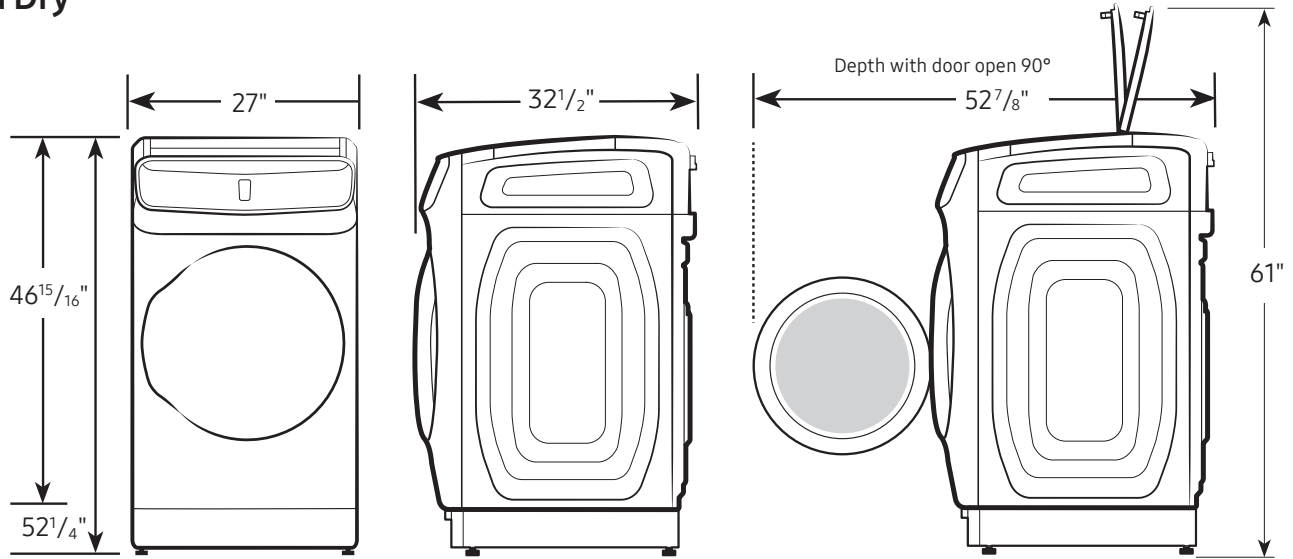

DVE60A9900V

Samsung 7.5 cu. ft. Smart Dial Electric Dryer with FlexDry™ and Super Speed Dry

Dimensions

Required dimensions for installation with pedestal:

Installation Specifications – Side-by-Side

If the washer and dryer are installed together or the dryer alone, the closet front must have two unobstructed air openings for a combined minimum total area of 72-inch². Your washer alone does not require a specific air opening.