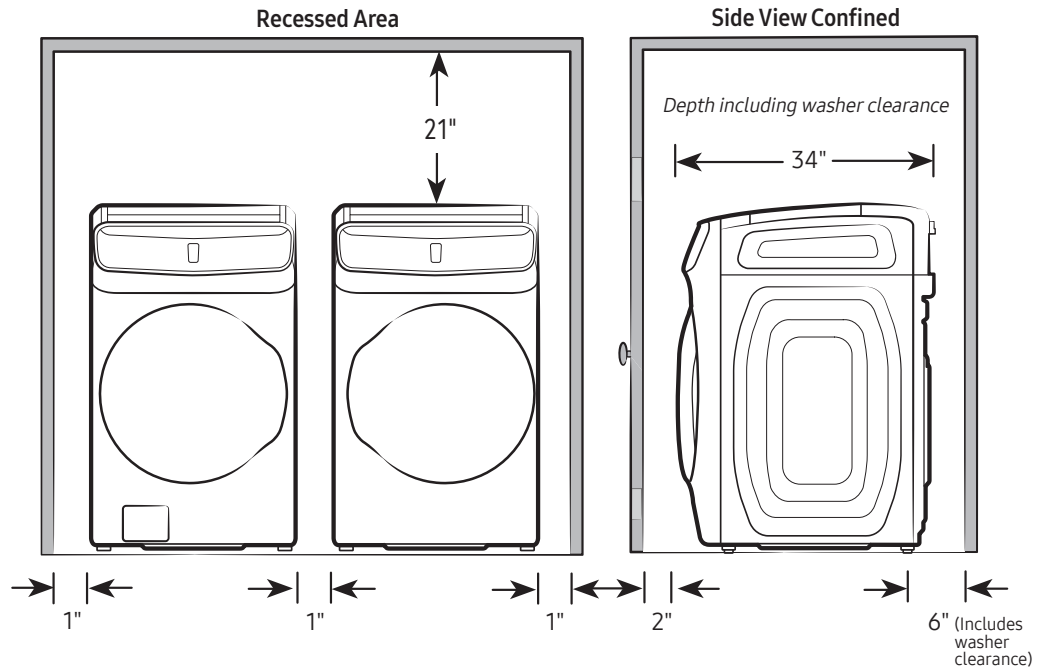

DVE60A9900V

Samsung 7.5 cu. ft. Smart Dial Electric Dryer with FlexDry™ and Super Speed Dry

Dimensions

Required dimensions for installation with pedestal:

Installation Specifications – Side-by-Side

If the washer and dryer are installed together or the dryer alone, the closet front must have two unobstructed air openings for a combined minimum total area of 72-inch². Your washer alone does not require a specific air opening.

Alcove or closet installation

Minimum clearance for closet and alcove installations:

Connection Dimensions

Back and side view of dryer

LEGEND:

● Cold Water Connection

Actual color may vary. Design, specifications, and color availability are subject to change without notice. Non-metric weights and measurements are approximate.