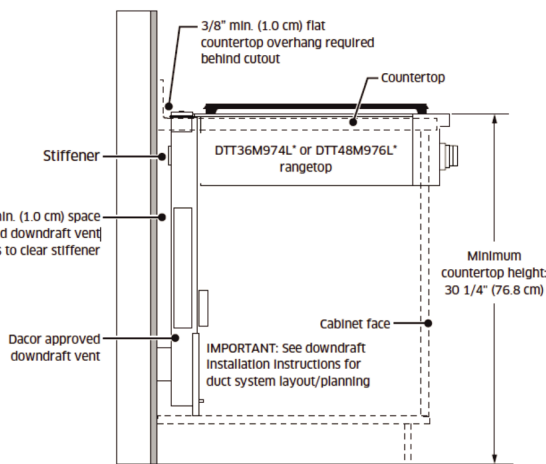

Weights & Dimensions

NET WEIGHT (LBS.)	66
SHIPPING WEIGHT (LBS.)	93
PRODUCT DIMENSIONS (W X H X D IN INCHES)	47 7/8 x 8 x 27 7/8
CUT-OUT REQUIRED (W X H X D IN INCHES)	48 x 7 3/4 x 24

Technical Details

ELECTRICAL REQUIREMENT	120V, 60 Hz, 20A
AVAILABLE FUEL TYPES	Natural Gas, Natural Gas High Altitude, Liquid Propane, Liquid Propane High Altitude
LP CONVERSION KIT (INCLUDED)	No

Warranty

FULL COVERAGE	2 Years
----------------------	---------

48-Inch Gas Rangetop with Embedded Griddle

\$4,399-\$4,599

Appliance Dimensions

Appliance Dimensions

*NOTE: PRODUCT TOLERANCE +/- 1/16"
(+/- 1.6MM)-o UNLESS OTHERWISE NOTED

Installation Cutout Dimensions

A - CUTOUT WIDTH (IN/CM)	48 / 121.9
B - HOLE OFFSET (IN/CM)	20 13/16 / 52.9
C - DOWNDRAFT VENT CUTOUT (IN/CM)	43 1/2 / 110.5
APPROVED DOWNDRAFT VENT MODEL	MRV48

CABINET/COUNTERTOP CUTOUT DIMENSIONS WITH DOWNDRAFT VENT - TOP VIEW.

CABINET/COUNTERTOP CUTOUT DIMENSIONS WITH DOWNDRAFT VENT - SIDE VIEW