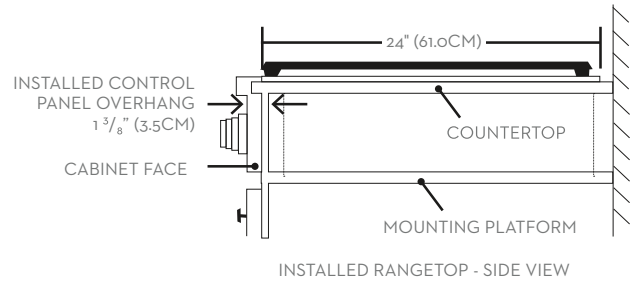

Warranty

FULL COVERAGE	2 Years
----------------------	---------

48-Inch Gas Rangetop with Embedded Griddle

\$4,399-\$4,599

Appliance Dimensions

Appliance Dimensions

*NOTE: PRODUCT TOLERANCE +/- 1/16"
(+/- 1.6MM)-o UNLESS OTHERWISE NOTED

Installation Cutout Dimensions

A - CUTOUT WIDTH (IN/CM)	48 / 121.9
B - HOLE OFFSET (IN/CM)	20 13/16 / 52.9
C - DOWNDRAFT VENT CUTOUT (IN/CM)	43 1/2 / 110.5
APPROVED DOWNDRAFT VENT MODEL	MRV48

CABINET/COUNTERTOP CUTOUT DIMENSIONS WITH DOWNDRAFT VENT - TOP VIEW.