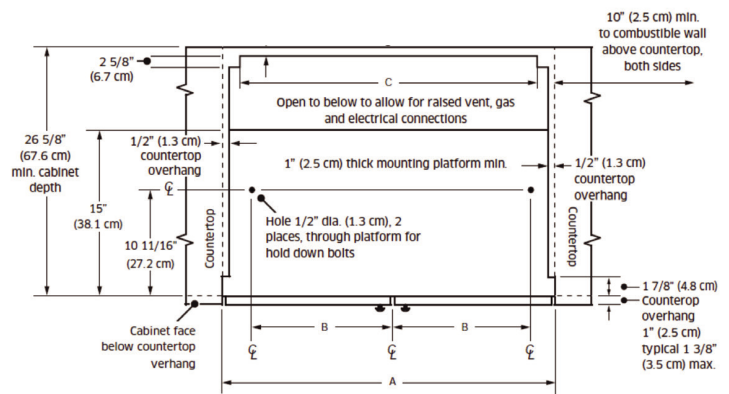

Weights & Dimensions

NET WEIGHT (LBS.)	66
SHIPPING WEIGHT (LBS.)	93
PRODUCT DIMENSIONS (W X H X D IN INCHES)	47 7/8 x 8 x 27 7/8
CUT-OUT REQUIRED (W X H X D IN INCHES)	48 x 7 3/4 x 24

Technical Details

ELECTRICAL REQUIREMENT	120V, 60 Hz, 20A
AVAILABLE FUEL TYPES	Natural Gas, Natural Gas High Altitude, Liquid Propane, Liquid Propane High Altitude
LP CONVERSION KIT (INCLUDED)	No

Warranty

FULL COVERAGE	2 Years
----------------------	---------

48-Inch Gas Rangetop with Embedded Griddle

\$4,399-\$4,599

Appliance Dimensions

Appliance Dimensions

*NOTE: PRODUCT TOLERANCE +/- 1/16"
(+/- 1.6MM)-o UNLESS OTHERWISE NOTED

Installation Cutout Dimensions

A - CUTOUT WIDTH (IN/CM)	48 / 121.9
B - HOLE OFFSET (IN/CM)	20 13/16 / 52.9
C - DOWNDRAFT VENT CUTOUT (IN/CM)	43 1/2 / 110.5
APPROVED DOWNDRAFT VENT MODEL	MRV48

CABINET/COUNTERTOP CUTOUT DIMENSIONS WITH DOWNDRAFT VENT - TOP VIEW.

CABINET/COUNTERTOP CUTOUT DIMENSIONS WITH DOWNDRAFT VENT - SIDE VIEW