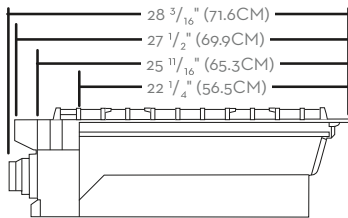

Weights & Dimensions

NET WEIGHT (LBS.)	66
SHIPPING WEIGHT (LBS.)	93
PRODUCT DIMENSIONS (W X H X D IN INCHES)	47 7/8 x 8 x 27 7/8
CUT-OUT REQUIRED (W X H X D IN INCHES)	48 x 7 3/4 x 24

Technical Details

ELECTRICAL REQUIREMENT	120V, 60 Hz, 20A
AVAILABLE FUEL TYPES	Natural Gas, Natural Gas High Altitude, Liquid Propane, Liquid Propane High Altitude
LP CONVERSION KIT (INCLUDED)	No

Warranty

FULL COVERAGE	2 Years
----------------------	---------

48-Inch Gas Rangetop with Embedded Griddle

\$4,399-\$4,599

Appliance Dimensions

Appliance Dimensions

*NOTE: PRODUCT TOLERANCE +/- 1/16"
(+/- 1.6MM)-o UNLESS OTHERWISE NOTED

Installation Cutout Dimensions

A - CUTOUT WIDTH (IN/CM)	48 / 121.9
B - HOLE OFFSET (IN/CM)	20 13/16 / 52.9
C - DOWNDRAFT VENT CUTOUT (IN/CM)	43 1/2 / 110.5
APPROVED DOWNDRAFT VENT MODEL	MRV48

CABINET/COUNTERTOP CUTOUT DIMENSIONS WITH DOWNDRAFT VENT - TOP VIEW.