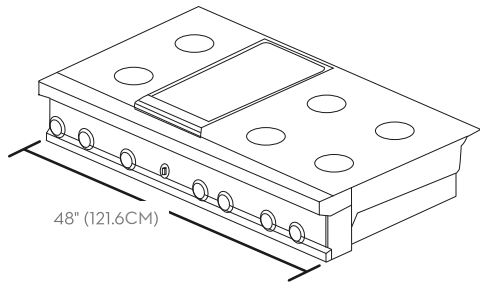

Weights & Dimensions

NET WEIGHT (LBS.)	66
SHIPPING WEIGHT (LBS.)	93
PRODUCT DIMENSIONS (W X H X D IN INCHES)	47 7/8 x 8 x 27 7/8
CUT-OUT REQUIRED (W X H X D IN INCHES)	48 x 7 3/4 x 24

Technical Details

ELECTRICAL REQUIREMENT	120V, 60 Hz, 20A
AVAILABLE FUEL TYPES	Natural Gas, Natural Gas High Altitude, Liquid Propane, Liquid Propane High Altitude
LP CONVERSION KIT (INCLUDED)	No

Warranty

FULL COVERAGE	2 Years
----------------------	---------

48-Inch Gas Rangetop with Embedded Griddle

\$4,399-\$4,599

Appliance Dimensions

Appliance Dimensions

*NOTE: PRODUCT TOLERANCE +/- 1/16"
(+/- 1.6MM)-o UNLESS OTHERWISE NOTED

Installation Cutout Dimensions

A - CUTOUT WIDTH (IN/CM)	48 / 121.9
B - HOLE OFFSET (IN/CM)	20 13/16 / 52.9
C - DOWNDRAFT VENT CUTOUT (IN/CM)	43 1/2 / 110.5
APPROVED DOWNDRAFT VENT MODEL	MRV48

CABINET/COUNTERTOP CUTOUT DIMENSIONS WITH DOWNDRAFT VENT - TOP VIEW.