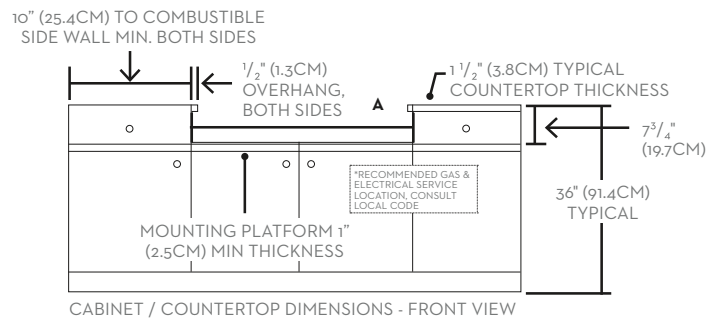

Weights & Dimensions

NET WEIGHT (LBS.)	66
SHIPPING WEIGHT (LBS.)	93
PRODUCT DIMENSIONS (W X H X D IN INCHES)	47 7/8 x 8 x 27 7/8
CUT-OUT REQUIRED (W X H X D IN INCHES)	48 x 7 3/4 x 24

Technical Details

ELECTRICAL REQUIREMENT	120V, 60 Hz, 20A
AVAILABLE FUEL TYPES	Natural Gas, Natural Gas High Altitude, Liquid Propane, Liquid Propane High Altitude
LP CONVERSION KIT (INCLUDED)	No

Warranty

FULL COVERAGE	2 Years
----------------------	---------

48-Inch Gas Rangetop with Embedded Griddle

\$4,399-\$4,599

Appliance Dimensions

Appliance Dimensions

*NOTE: PRODUCT TOLERANCE +/- 1/16"
(+/- 1.6MM)-o UNLESS OTHERWISE NOTED

Installation Cutout Dimensions

A - CUTOUT WIDTH (IN/CM)	48 / 121.9
B - HOLE OFFSET (IN/CM)	20 13/16 / 52.9
C - DOWNDRAFT VENT CUTOUT (IN/CM)	43 1/2 / 110.5
APPROVED DOWNDRAFT VENT MODEL	MRV48

CABINET/COUNTERTOP CUTOUT DIMENSIONS WITH DOWNDRAFT VENT - TOP VIEW.