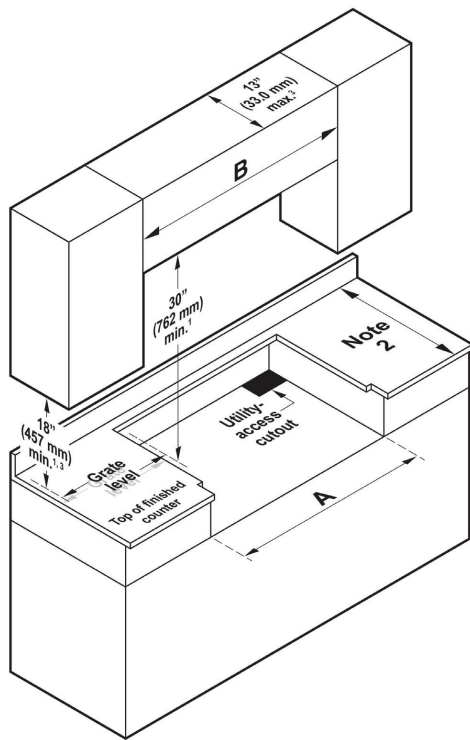

## Appliance Dimensions

## Appliance Dimensions

SIDE VIEW

## Installation Requirements

<b>A - RANGETOP CUTOUT (IN/CM)</b>	36 / 91.44
<b>B - RANGE TOP CUTOUT MINIMUM (IN/CM)</b>	36 / 91.44
<b>B - RANGE TOP CUTOUT RECOMMENDED (IN/CM)</b>	42 / 106.7

## Countertop Cutout Dimensions

FRONT VIEW

SIDE VIEW