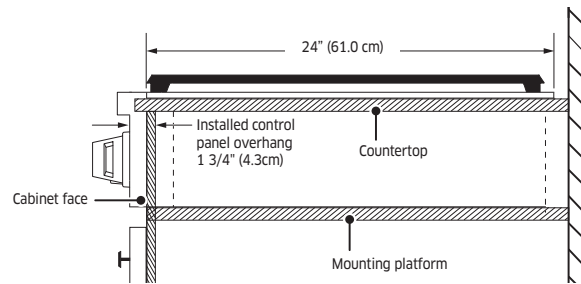

## Appliance Dimensions

## Appliance Dimensions

SIDE VIEW

## Installation Requirements

<b>A - RANGETOP CUTOUT (IN/CM)</b>	36 / 91.44
<b>B - RANGE TOP CUTOUT MINIMUM (IN/CM)</b>	36 / 91.44
<b>B - RANGE TOP CUTOUT RECOMMENDED (IN/CM)</b>	42 / 106.7

## Countertop Cutout Dimensions

FRONT VIEW

SIDE VIEW