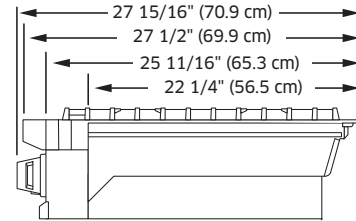

## Weights & Dimensions

<b>NET WEIGHT (LBS.)</b>	53
<b>SHIPPING WEIGHT (LBS.)</b>	74
<b>PRODUCT DIMENSIONS (W X H X D IN INCHES)</b>	35 7/8 x 8 x 27 7/8
<b>CUT-OUT REQUIRED (W X H X D IN INCHES)</b>	36 x 7 3/4 x 24

## Appliance Dimensions

## Appliance Dimensions

SIDE VIEW

## Countertop Cutout Dimensions

FRONT VIEW

SIDE VIEW