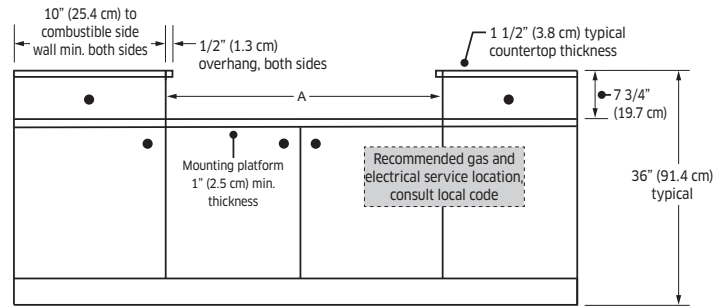

## Appliance Dimensions

## Appliance Dimensions

SIDE VIEW

## Installation Requirements

<b>A - RANGETOP CUTOUT (IN/CM)</b>	36 / 91.44
<b>B - RANGE TOP CUTOUT MINIMUM (IN/CM)</b>	36 / 91.44
<b>B - RANGE TOP CUTOUT RECOMMENDED (IN/CM)</b>	42 / 106.7

## Countertop Cutout Dimensions

FRONT VIEW

SIDE VIEW