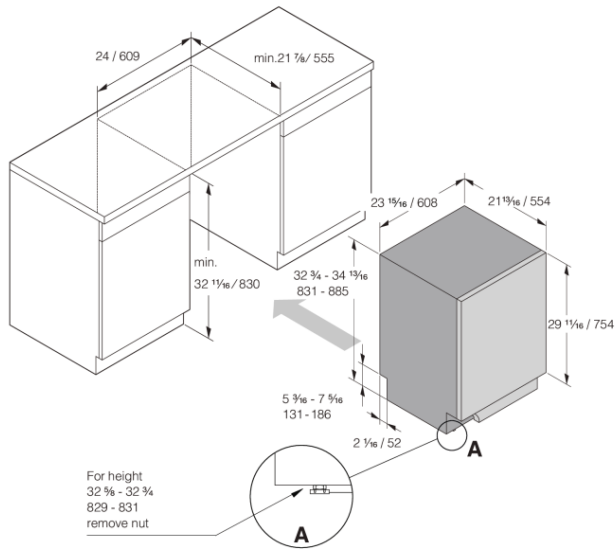

---

**Dimensions**

- Width: 23 15/16" (608 mm)
- Height: 32 11/16" (831 mm)
- Depth: 21 13/16" (554 mm)
- Maximum product height: 34 13/16" (884 mm)
- Cord length: 71 7/16" (1815 mm)
- Depth with door open: 46 7/8" (1191 mm)
- Length of inflow hose: 64 3/16" (1630 mm)
- Length of outflow hose: 90 9/16" (2300 mm)

---

**Logistic information**

- Packaging width: 25 3/16" (640 mm)
  - Packaging height: 35 1/16" (890 mm)
  - Packaging depth: 26 15/16" (685 mm)
  - Total weight of packaged product: 97 lbs
  - Code: 742941
  - EAN code: 3838782774393
  - Market: Domestic
  - Range: Logic
-

Measurements: inches / millimetres

DW60 Built-in Dishwasher XL USA