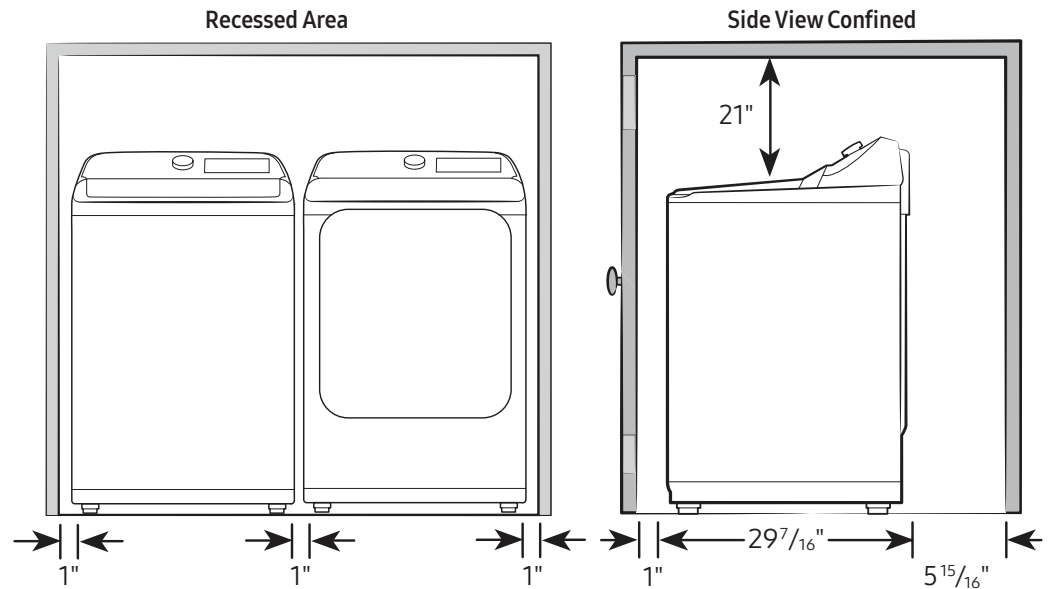

Product Dimensions & Weight (WxHxD)

Dimensions: 27¹/₂" x 46³/₁₆" x 29⁷/₁₆"
Weight: 132.3 lbs

Shipping Dimensions & Weight (WxHxD)

Dimensions: 30¹/₈" x 48⁵/₁₆" x 31¹/₄"
Weight: 141.1 lbs

*Requires Samsung Smart Washer/Dryer App. The Samsung Smart Washer/Dryer App supports Android OS 2.3.6 or later and iOS 3 or later for iPhone models. Samsung Smart Washer/Dryer App available in App Store and Play Store.

WA49B5105AV

SAMSUNG

4.9 cu. ft. Large Capacity Top Load Washer with ActiveWave™ Agitator and Deep Fill

Dimensions

Required dimensions for installation:

Installation Specifications – Side-by-Side

If the washer and dryer are installed together or the dryer alone, the closet front must have two unobstructed air openings for a combined minimum total area of 72-inch². Your washer alone does not require a specific air opening.

Alcove or closet installation
Minimum clearance for closet and alcove installations:

Connection Dimensions

Back view of washer

LEGEND:

- Hot Water Connection
- Cold Water Connection

Actual color may vary. Design, specifications, and color availability are subject to change without notice. Non-metric weights and measurements are approximate.