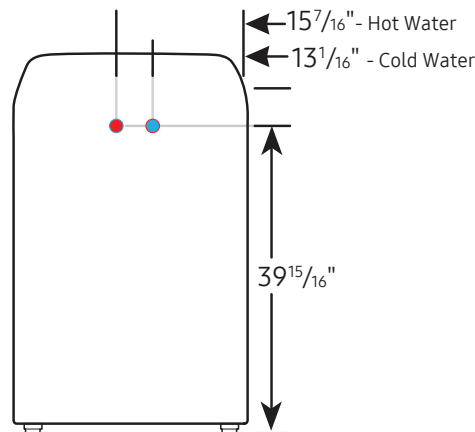

Product Dimensions & Weight (WxHxD)

Dimensions: 27¹/₂" x 46³/₁₆" x 29⁷/₁₆"
Weight: 132.3 lbs

Shipping Dimensions & Weight (WxHxD)

Dimensions: 30¹/₈" x 48⁵/₁₆" x 31¹/₄"
Weight: 141.1 lbs

*Requires Samsung Smart Washer/Dryer App. The Samsung Smart Washer/Dryer App supports Android OS 2.3.6 or later and iOS 3 or later for iPhone models. Samsung Smart Washer/Dryer App available in App Store and Play Store.

WA49B5105AV

SAMSUNG

4.9 cu. ft. Large Capacity Top Load Washer with ActiveWave™ Agitator and Deep Fill

Dimensions

Required dimensions for installation:

Installation Specifications – Side-by-Side

If the washer and dryer are installed together or the dryer alone, the closet front must have two unobstructed air openings for a combined minimum total area of 72-inch². Your washer alone does not require a specific air opening.

Alcove or closet installation
Minimum clearance for closet and alcove installations:

Connection Dimensions

Back view of washer

LEGEND:

- Hot Water Connection
- Cold Water Connection

Actual color may vary. Design, specifications, and color availability are subject to change without notice. Non-metric weights and measurements are approximate.