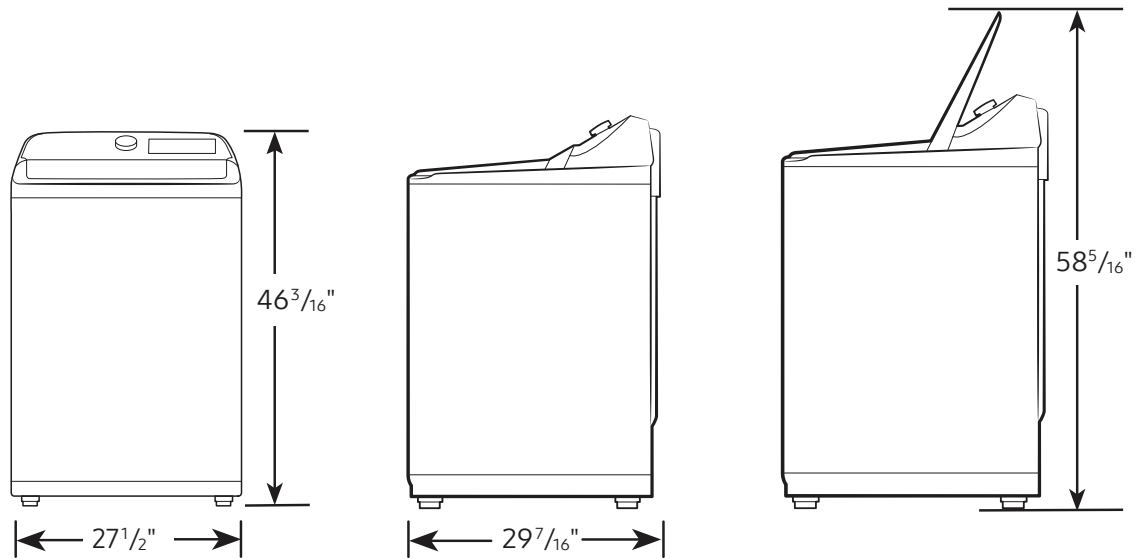

Product Dimensions & Weight (WxHxD)

Dimensions: 27¹/₂" x 46³/₁₆" x 29⁷/₁₆"
Weight: 132.3 lbs

Shipping Dimensions & Weight (WxHxD)

Dimensions: 30¹/₈" x 48⁵/₁₆" x 31¹/₄"
Weight: 141.1 lbs

*Requires Samsung Smart Washer/Dryer App. The Samsung Smart Washer/Dryer App supports Android OS 2.3.6 or later and iOS 3 or later for iPhone models. Samsung Smart Washer/Dryer App available in App Store and Play Store.

WA49B5105AV

SAMSUNG

4.9 cu. ft. Large Capacity Top Load Washer with ActiveWave™ Agitator and Deep Fill

Dimensions

Required dimensions for installation:

Installation Specifications – Side-by-Side

If the washer and dryer are installed together or the dryer alone, the closet front must have two unobstructed air openings for a combined minimum total area of 72-inch². Your washer alone does not require a specific air opening.