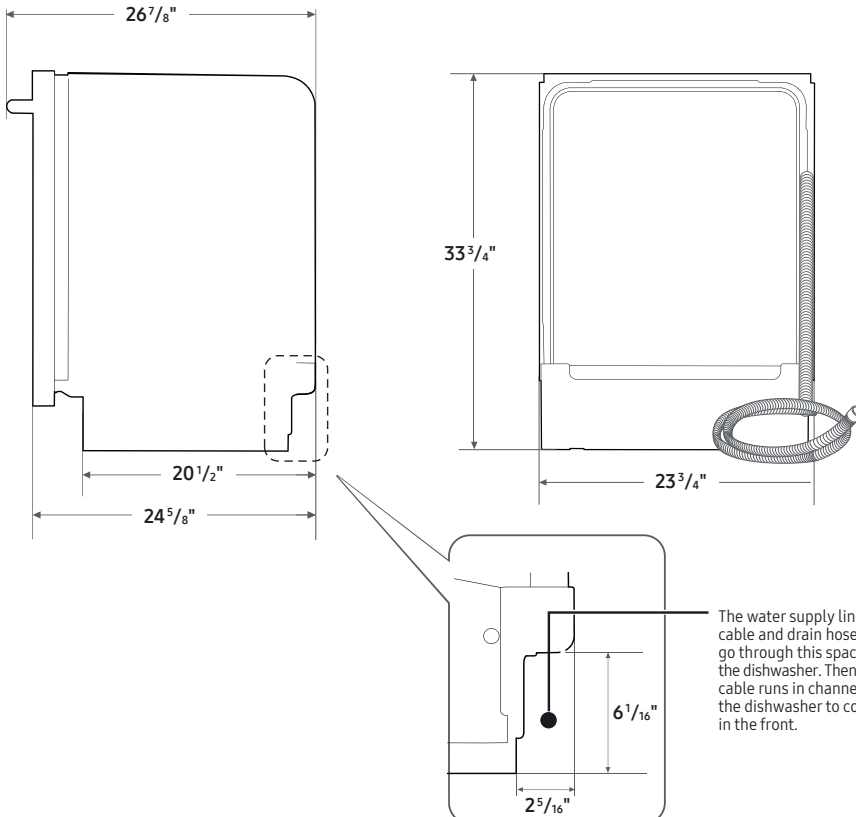

### Dimensions

#### Product Dimensions & Weight (WxHxD)

Dimensions: 23<sup>3</sup>/<sub>4</sub>" x 33<sup>3</sup>/<sub>4</sub>" x 24<sup>5</sup>/<sub>8</sub>"

Weight: 64 lbs

#### Shipping Dimensions & Weight (WxHxD)

Dimensions: 26" x 35" x 29<sup>1</sup>/<sub>8</sub>"

Weight: 78 lbs

### Dimensions

Side View

Rear View

Actual color may vary. Design, specifications, and color availability are subject to change without notice. Non-metric weights and measurements are approximate.

©2023 Samsung Electronics America, Inc. 85 Challenger Road, Ridgefield Park, NJ 07660. Tel: 800-SAMSUNG. samsung.com. Samsung is a registered trademark of Samsung Electronics Co. Ltd.