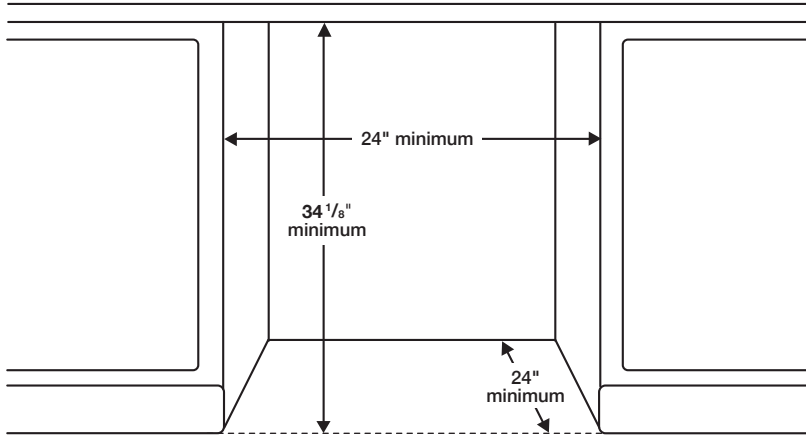

### Dimensions

#### Product Dimensions & Weight (WxHxD)

Dimensions: 23<sup>3</sup>/<sub>4</sub>" x 33<sup>3</sup>/<sub>4</sub>" x 24<sup>5</sup>/<sub>8</sub>"

Weight: 64 lbs

#### Shipping Dimensions & Weight (WxHxD)

Dimensions: 26" x 35" x 29<sup>1</sup>/<sub>8</sub>"

Weight: 78 lbs