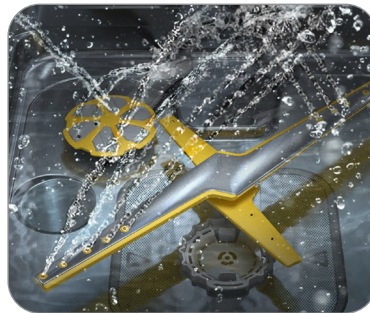

DW80B6061

SAMSUNG

Smart Dishwasher with StormWash+™ 44dBA

Signature Features

StormWash+™

- The StormWash+™ dual wash arms and rotating spray jet deliver more intense cleaning performance, and cleans at every angle to cover 1.5x more space.*

AutoRelease™ Door Dry

- At the end of a cycle, the door automatically opens to circulate air and improve drying performance.

Whisper Quiet 44dBA

- So quiet you don't even know it's on with Whisper Quiet 44dBA operation.

Available Colors

Fingerprint Resistant
Stainless Steel (shown)

Fingerprint Resistant
Black Stainless Steel

StormWash+™

AutoRelease™ Door Dry

Features

- StormWash+™ with Dual Wash Arms
- Whisper Quiet 44dBA
- SmartThings App
- 3rd Rack
- Smart Reorder
- Pre Blast Cycle
- Fingerprint Resistant Finishes
- FlexLoad™ Rack System