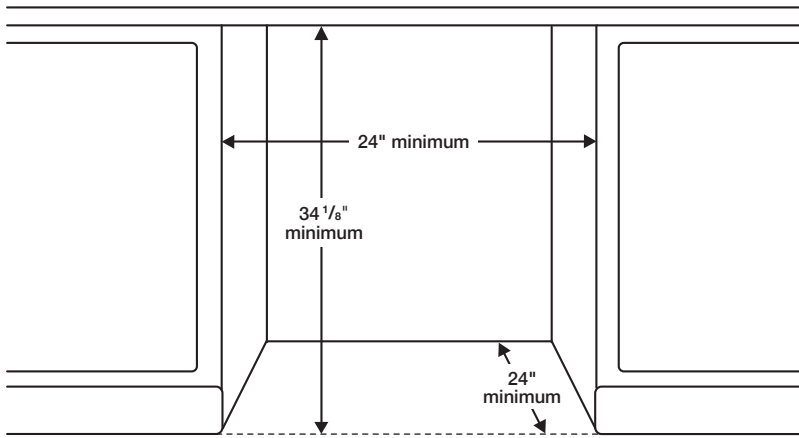

Dimensions

Front View

Side View

Features

- 7 Wash Cycles: Auto, Normal, Heavy, Delicate, Express 60, Pre Blast, Download Cycle
- 7 Options: Half load (Lower Rack), StormWash+™ Hi-Temp Wash, Sanitize (NSF Certified), Delay Start, Control Lock, Smart Control (Wi-Fi)
- Stainless Steel Interior Tub