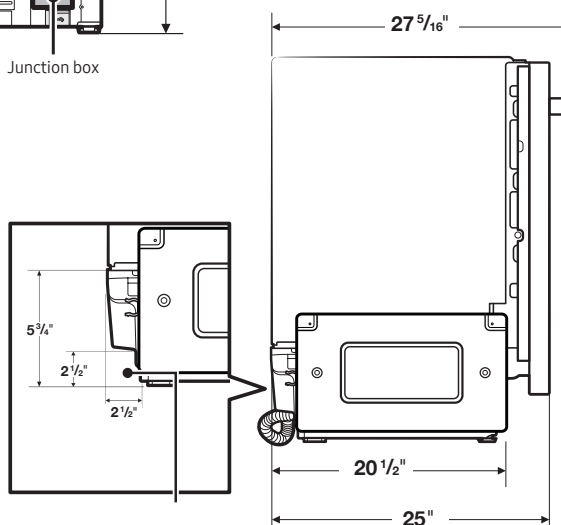

DW80B6061

SAMSUNG

Smart Dishwasher with StormWash+™ 44dBA

Installation Specifications

Dimensions

Front View

Side View

Features

- 7 Wash Cycles: Auto, Normal, Heavy, Delicate, Express 60, Pre Blast, Download Cycle
- 7 Options: Half load (Lower Rack), StormWash+™ Hi-Temp Wash, Sanitize (NSF Certified), Delay Start, Control Lock, Smart Control (Wi-Fi)
- Stainless Steel Interior Tub

Convenience

- Control Lock
- Digital Water Leakage Sensor
- 3rd Rack
- One-Touch Adjustable Racking System
- Silverware Basket
- Upper Rack: Foldable Cup Shelves, Adjustable Tines
- Lower Rack: Fold-Down Tines

Warranty

One (1) Year Parts and Labor

Five (5) Years, Printed Circuit Board, Racking and Stainless Door Liner & Tub for leakage (Parts Only)

Product Dimensions & Weight (WxHxD)

Dimensions (height is adjustable):

23 7/8" x 33 7/8" – 35" x 27 5/16"

Weight: 89.3 lbs

Shipping Dimensions & Weight (WxHxD)

Dimensions:

26" x 34 3/4" x 29 3/4"

Weight: 95.9 lbs

Color

Fingerprint Resistant
Stainless Steel

Model

DW80B6061US

UPC Code

887276609683

Fingerprint Resistant
Black Stainless Steel

DW80B6061UG

887276616407