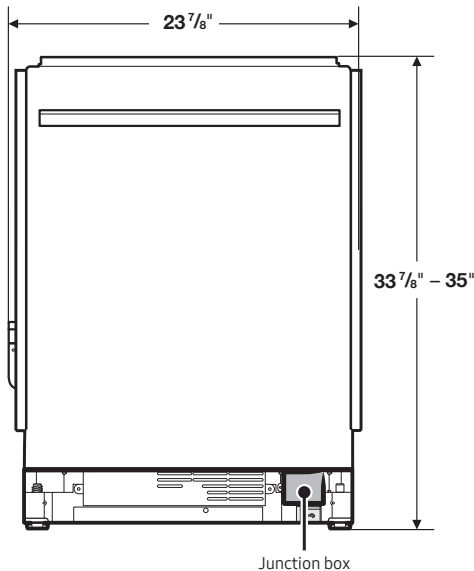

Dimensions

Front View