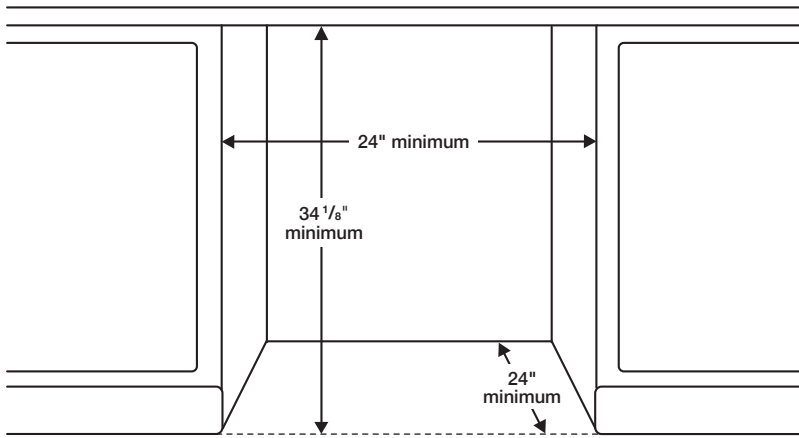

Dimensions

Features

- 7 Wash Cycles: Auto, Normal, Heavy, Delicate, Express 60, Pre Blast, Download Cycle
- 7 Options: Half load (Lower Rack), StormWash+™ Hi-Temp Wash, Sanitize (NSF Certified), Delay Start, Control Lock, Smart Control (Wi-Fi)
- Stainless Steel Interior Tub

23 7/8" x 33 7/8" - 35" x 25"

Weight: 89.3 lbs

Shipping Dimensions & Weight (WxHxD)

Dimensions:

26" x 34 3/4" x 29 3/4"

Weight: 95.9 lbs

Standard Finishes

Model