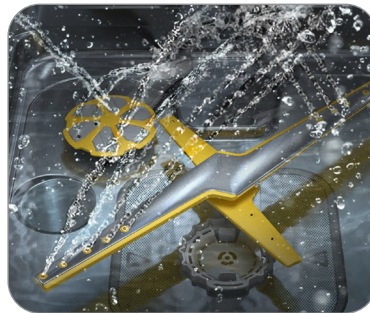

DW80B6060

SAMSUNG

Smart Dishwasher with StormWash+™ 44dBA

Signature Features

StormWash+™

- The StormWash+™ dual wash arms and rotating spray jet deliver more intense cleaning performance, and cleans at every angle to cover 1.5x more space.*

AutoRelease™ Door Dry

- At the end of a cycle, the door automatically opens to circulate air and improve drying performance.

Whisper Quiet 44dBA

- So quiet you don't even know it's on with Whisper Quiet 44dBA operation.

Available Colors

Fingerprint Resistant
Stainless Steel (shown)

Fingerprint Resistant
Black Stainless Steel

StormWash+™

AutoRelease™ Door Dry

Features

- StormWash+™ with Dual Wash Arms
- Whisper Quiet 44dBA
- SmartThings App
- 3rd Rack
- Smart Reorder
- Pre Blast Cycle
- Fingerprint Resistant Finishes
- FlexLoad™ Rack System