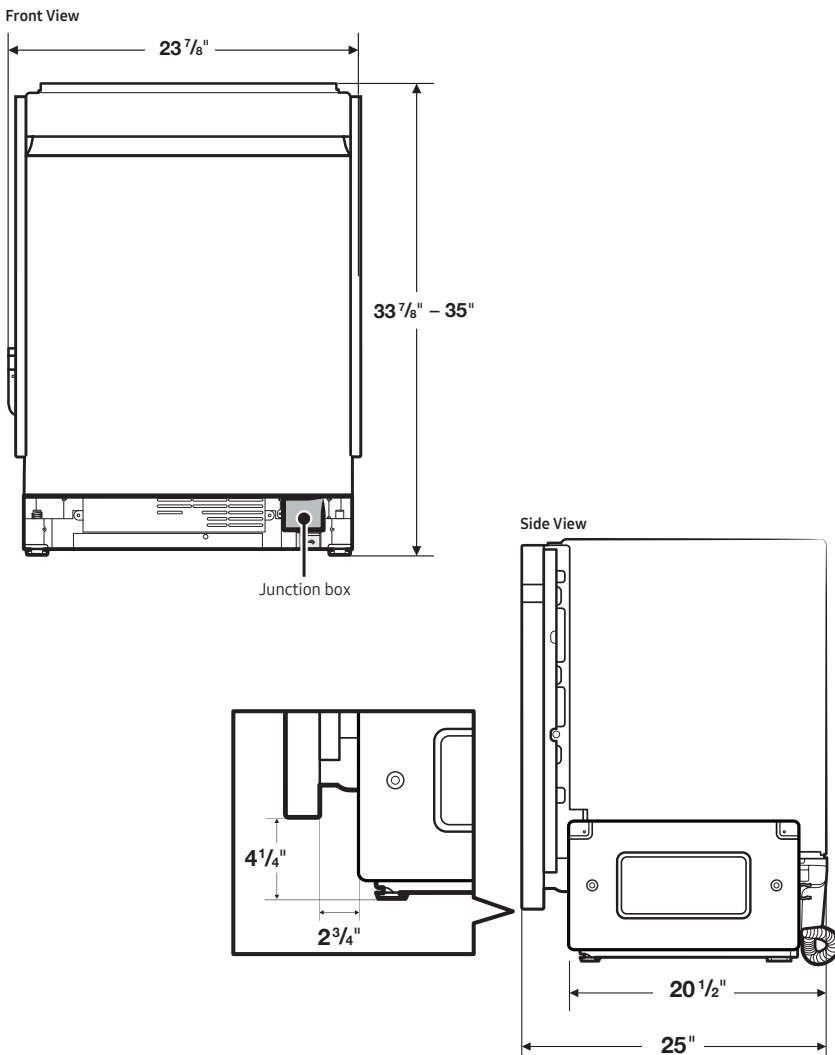

Dimensions

Features

- 7 Wash Cycles: Auto, Normal, Heavy, Delicate, Express 60, Pre Blast, Download Cycle
- 7 Options: Half load (Lower Rack), StormWash+™ Hi-Temp Wash, Sanitize (NSF Certified), Delay Start, Control Lock, Smart Control (Wi-Fi)
- Stainless Steel Interior Tub

Convenience

- Control Lock
- Digital Water Leakage Sensor
- 3rd Rack
- One-Touch Adjustable Racking System
- Silverware Basket
- Upper Rack: Foldable Cup Shelves, Adjustable Tines
- Lower Rack: Fold-Down Tines

Warranty

One (1) Year Parts and Labor

Five (5) Years, Printed Circuit Board, Racking and Stainless Door Liner & Tub for leakage (Parts Only)

Product Dimensions & Weight (WxHxD)

Dimensions (height is adjustable):

23 7/8" x 33 7/8" - 35" x 25"

Weight: 89.3 lbs

Shipping Dimensions & Weight (WxHxD)

Dimensions:

26" x 34 3/4" x 29 3/4"

Weight: 95.9 lbs

Standard Finishes

Model

UPC Code

Fingerprint Resistant
Stainless Steel

DW80B6060US

887276616391

Fingerprint Resistant
Black Stainless Steel

DW80B6060UG

887276616384