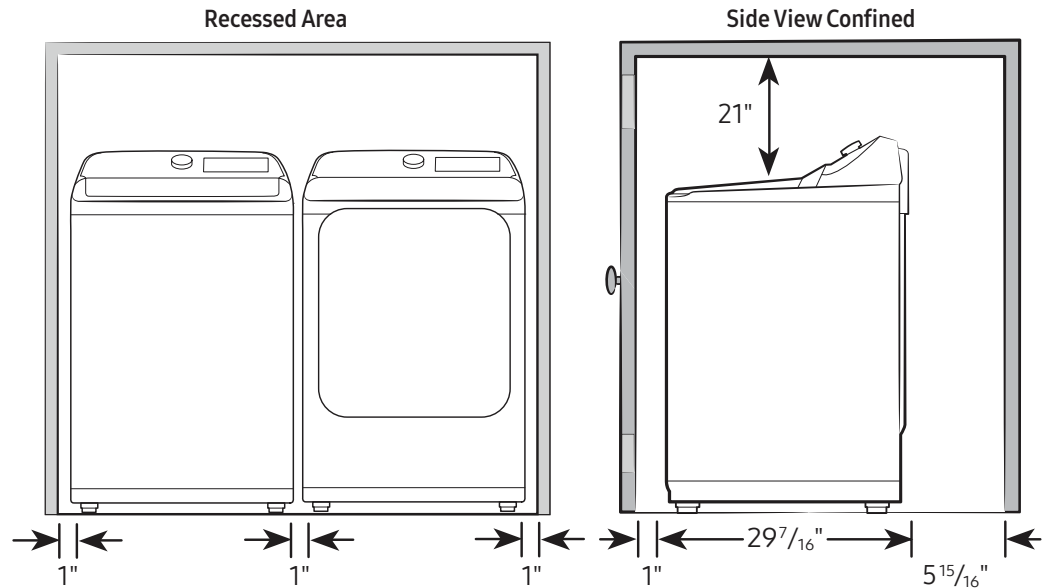

Installation Specifications – Side-by-Side

If the washer and dryer are installed together or the dryer alone, the closet front must have two unobstructed air openings for a combined minimum total area of 72-inch². Your washer alone does not require a specific air opening.

Alcove or closet installation

Minimum clearance for closet and alcove installations:

Connection Dimensions

Back and Side View of Electric Dryer