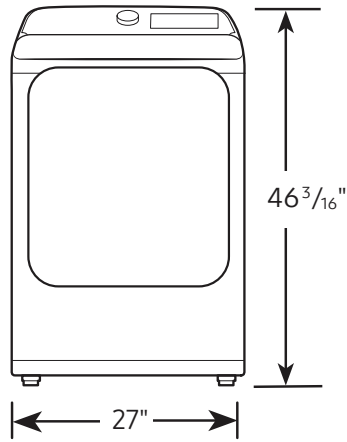

### Product Dimensions & Weight (WxHxD)

Dimensions: 27" x 46<sup>3</sup>/<sub>16</sub>" x 30<sup>1</sup>/<sub>4</sub>"

Weight: 119.0 lbs

### Shipping Dimensions & Weight (WxHxD)

Dimensions: 29<sup>9</sup>/<sub>16</sub>" x 47<sup>7</sup>/<sub>8</sub>" x 31<sup>3</sup>/<sub>16</sub>"

Weight: 125.7 lbs

Electric Dryer	Model #	UPC Code
Brushed Black	DVE50B5100V	887276658704
White	DVE50B5100W	887276658711
Gas Dryer		
Brushed Black	DVG50B5100V	887276658728
White	DVG50B5100W	887276658735
Matching Washer		
Brushed Black	WA50B5100AV	887276661032
White	WA50B5100AW	887276661049
Matching Agitator Washer		
Brushed Black	WA49B5105AV	887276661308
White	WA49B5105AW	887276661315
Optional Accessories		
Vent Kit	DV-2A	887276146416

### Dimensions

Required dimensions for installation: