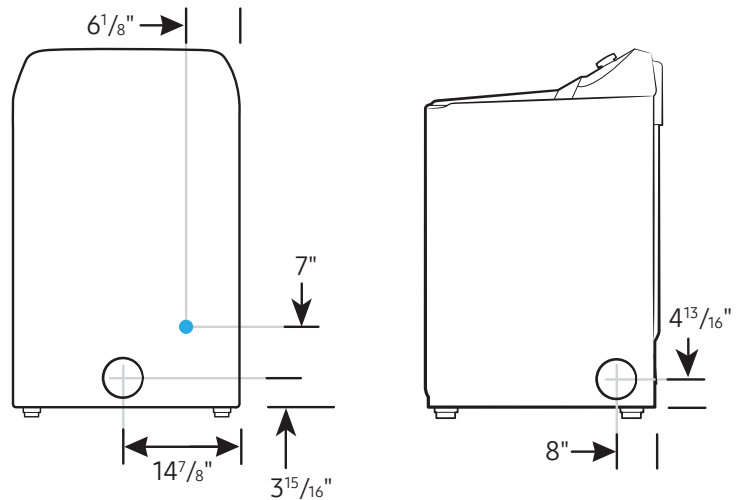

LEGEND:

● Cold Water Connection

Actual color may vary. Design, specifications, and color availability are subject to change without notice. Non-metric weights and measurements are approximate.

©2022 Samsung Electronics America, Inc., 85 Challenger Road, Ridgefield Park, NJ 07660. Tel: 800-SAMSUNG.samsung.com. Samsung is a registered trademark of Samsung Electronics Co., Ltd.