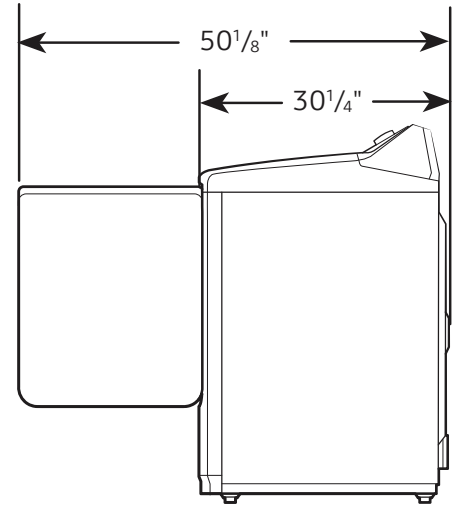

DVE50B5100

SAMSUNG

7.4 cu. ft. Electric Dryer with Sensor Dry

Dimensions

Required dimensions for installation: