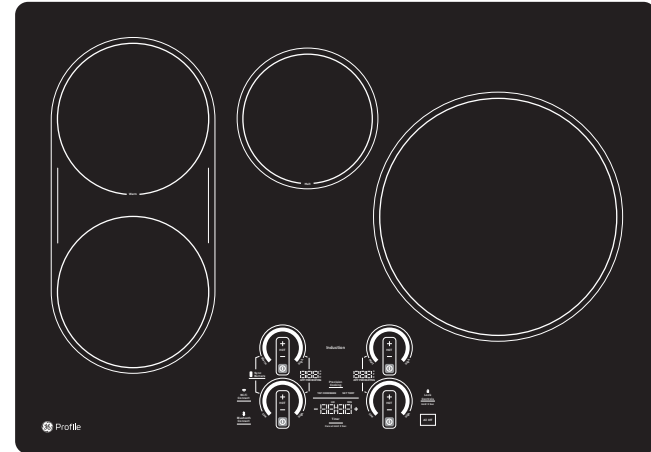

PHP9030DT

GE Profile™ 30" Built-In Touch-Control Induction Cooktop

FEATURES AND BENEFITS

Maximum Responsiveness - 19 Control Levels

Power Boil

Precision Temperature Control

Guided Cooking

Easy Clean Surface

Safe Surface

Most Efficient Heating

Synchronized Elements

Chef Connect

Smart Cookware Rebate for 11" Smart Pan

Timer

Built-in WiFi

Control Lock

Fit Guarantee

Model PHP9030DTBB - Black on black

SMART COOKWARE REBATE

Smart pans pair with this smart cooktop to ensure you get the perfect cooking results. Earn a rebate for a free 11" Hestan Cue Smart Pan.