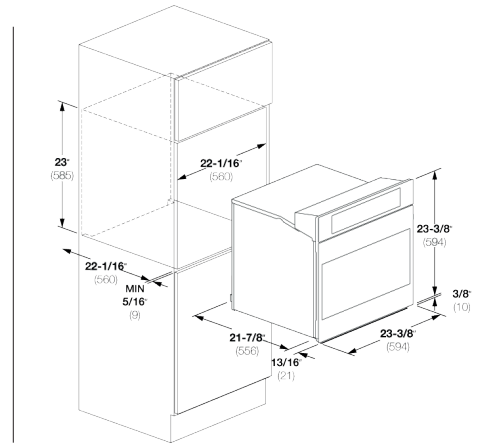

24" MULTIFUNCTION OVEN

MULTIFUNCTION OVEN

CODE ID		F7SP24S1			
Series and Finish	700 Series - PYRO - Stainless steel				
CONTROL PANEL					
Control Type	MODULAR - Electronic				
Display - Commands - Language	TFT 3.5" - Full Touch 18 keys - 6 languages				
Menu Recipes	•				
FUNCTIONS					
	Defrost	Dehydrate	Warm	Warm +	
	Bake	Roast	True convection bake	Convection roast	
	Convection bake	Convection grill	Convection broil	Pizza	
	Broil levels	Self clean			
SPECIAL FEATURES					
	Demo Mode	Brightness setting	Beeper volume setting	Date format	
	Automatic Fast Preheat	Commands lock	Sabbath mode	12/24 hours clock format	
	°C/°F degree unit	Door micro switch	Event logs (for service)		
OVEND DOOR(S)					
Oven Glass Window	Large see through glass				
Door Cooling System	4 pane heat resistant glass				
Door Hinges	Heavy duty steady tilt				
Handle Style	Tubular steel				
OVEN CAVITY					
Gross Capacity (cbft)	2.6				
Net Capacity (cbft)	2.4				
Cavity Enameling Colour	Black				
Rack Positions	5				
Oven Lights	1x20W Halogen				
Broil Upper Heating Element	1200W (240V)				
Upper Auxiliary Element Wattage	1000W (240V)				
Concealed Bake Lower Heating Element	1100W (240V)				
Convection Element Wattage	2300W (240V)				
OVEN ACCESSORIES					
Chromed racks	•				
Enamelled Grill set (basin + anti splash)	•				
Telescopic chromed rack	Optional				
Meat probe					
DIMENSIONS / WEIGHT					
Overall dim - width	23 3/8"	(594mm)			
Overall dim - height	23 3/8"	(594mm)			
Overall dim - depth	21 7/8"	(556mm)			
Cutout - width	22 1/16"	(560mm)			
Cutout - height (min)	23 "	(585mm)			
Cutout - depth (min)	22 1/16"	(560mm)			
POWER / RATINGS (120/208-240 V, 60 HZ)					
KW/Amps rating at 120/240V, 60Hz	3.45kW - 14.3Amps				
KW/Amps rating at 120/208V, 60Hz	2.59kW - 12.4Amps				
Cable + Conduit	•				
INSTRUCTIONS FOR USE					
Use & Care Manual / Installation Manual	English / French / Spanish