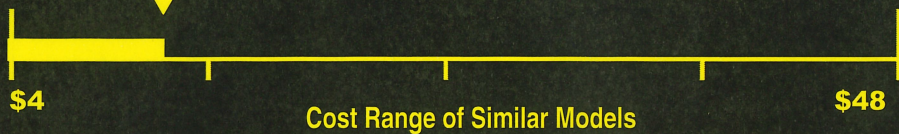

U.S. Government

Federal law prohibits removal of this label before consumer purchase.

ENERGYGUIDE

CLOTHES WASHER
Capacity Class: STANDARD

ELECTROLUX
Model(s): ELTG7600AT

Capacity (tub volume): 4.5 cubic feet

Compare ONLY to other labels with yellow numbers.

Labels with yellow numbers are based on the same test procedures

Estimated Yearly Energy Cost

(when used with an electric water heater)

$12

85

kWh

Estimated Yearly Electricity Use

$10

Estimated Yearly Energy Cost
(when used with a natural gas water heater)

- Your cost will depend on your utility rates and use.
- Cost range based only on STANDARD capacity models.
- Estimated energy cost based on six wash loads a week and a national average electricity cost of 14 cents per kWh and natural gas cost of $ 1.21 per therm.

ftc.gov/energy