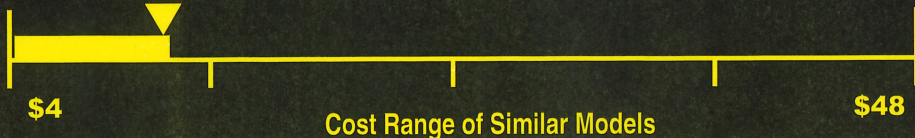

Compare **ONLY** to other labels with yellow numbers.

Labels with yellow numbers are based on the same test procedures

Estimated Yearly Energy Cost

(when used with an electric water heater)

\$12

85

kWh

Estimated Yearly Electricity Use