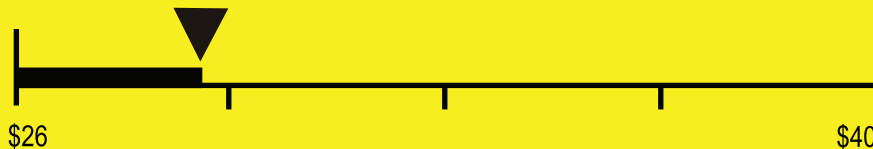

## Estimated Yearly Operating Cost (when used with an electric water heater)

**\$ 29**

Cost Range of Similar Models

**234 kWh**

Estimated Yearly Electricity Use

**\$21**

Estimated Yearly Operating Cost  
(when used with a natural gas water heater)